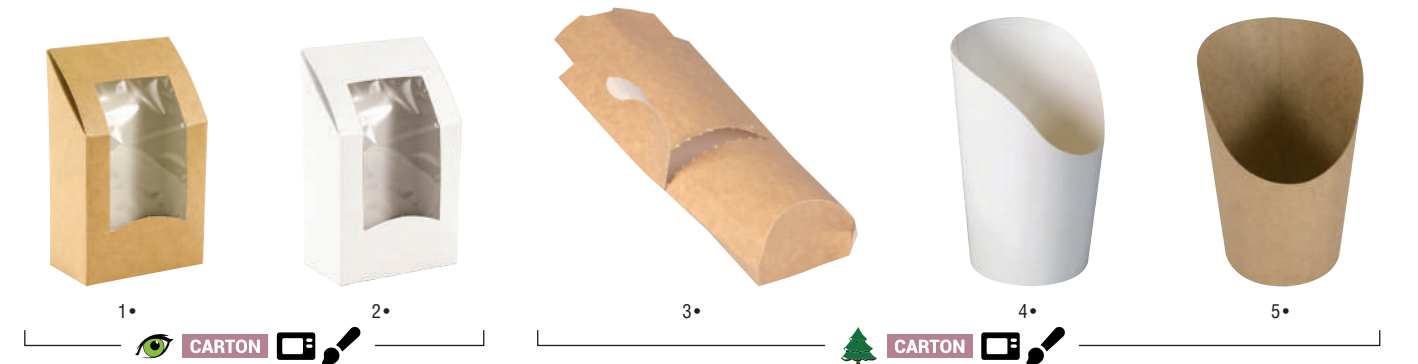

WRAP SLEEVES

KRAFT'N'KRAFT

	SKU	Dimensions	Capacity	Diamètre	Packs
1 • Rectangular Kraft Brown Wrap Box with Window	3130150	150 x 95 x 53 mm			300 (6x50)
2 • Rectangular White Wrap Box with Window	3130150B	150 x 95 x 53 mm			300 (6x50)
3 • Kraft Brown Wrap Box with White Interior	333150	225 x 85 mm			750 (15x50)
4 • Wrap Pot White Paper 155 ml - 5.5 oz	3333010	80 x 115 mm	155 ml	80 mm	1200 (24x50)
5 • Wrap Pot Brown Kraft Paper 155 ml - 5.5 oz	3333010KR	80 x 115 mm	155 ml	80 mm	1200 (24x50)