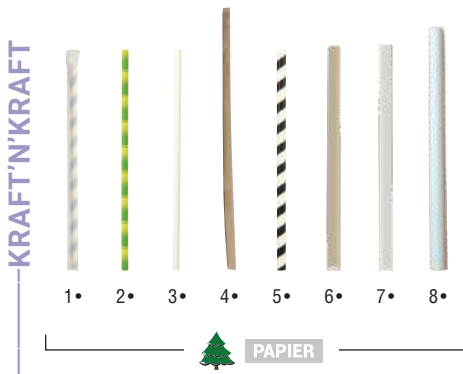

COLD DRINK

The essential accessories for a professional and polished service.

► STRAWS

	SKU	Dimensions	Packs
1 • Twist blue rigid paper straw diameter 6 mm	7901195BEMB	196 x 6 mm	10000 (100x100)
2 • Jungle decor rigid bamboo paper straw diameter 6 mm	7901195BJ	196 x 6 mm	10000 (100x100)
3 • White rigid paper straw diameter 6 mm	7901195	196 x 6 mm	10000 (100x100)
4 • Natural reed straw brown diameter 6 mm	790225	250 x 6 mm	25
5 • Black «Twist» rigid paper straw diameter 8 mm	79011958N	196 x 8 mm	5000 (100x50)
6 • Brown Kruf paper straw diameter 10 mm	792110	197 x 10 mm	2000 (40x50)
7 • White paper straw diameter 10 mm	790110	197 x 10 mm	2000 (40x50)
8 • White Bubble-Tea straw diameter 12 mm	790112	205 x 12 mm	1960 (14x140)

► REUSABLE STIRRERS

-FRENCHY FOLIES

Multicolor PS «Cocktail» stirrer