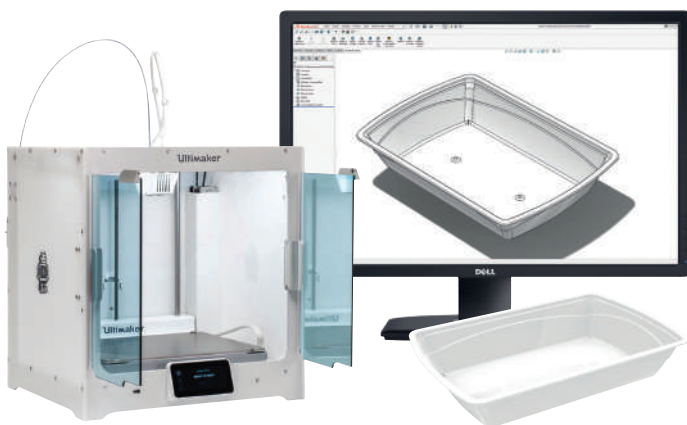

Thus, the engineering development process helps bring your ideas to life. Finally, we turn your projects into reality with technical plans and realistic 3D renderings. For any order, we offer you the possibility to visualize the projects through prototyping.

TECHNOLOGICAL INVESTMENT

To meet our clients' needs as efficiently as possible, we are equipped with the «Ultimaker S5» 3D printer. This high-performance desktop printer is highly reliable.

The machine operates in a complete ecosystem thanks to its range of automatically recognized materials, its powerful software with pre-configured profiles, and its centralized printer management solution.