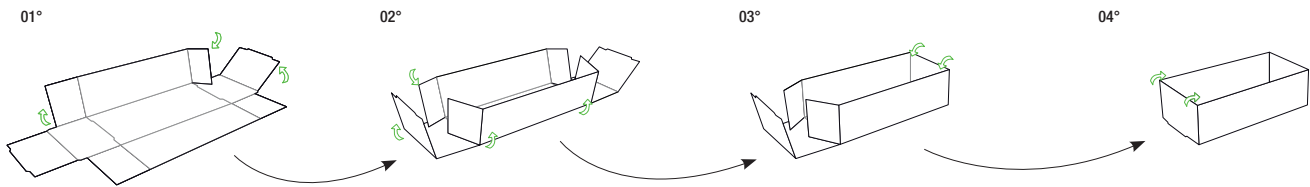

ASSEMBLY INSTRUCTIONS FOR THE INSERT:

USAGE SCENARIO FOR THE INSERT AND TRAY:

MEAL TRAYS & PLATTERS

French luxury for all your events.

► PULP'N KRAFT COMPOSITION

	SKU	Dimensions	Capacity	Packs
1• «Pulpy Squary» square plate 90 mm	11521090/C	90 x 90 mm		1000
A• Square PS transparent lid for plate 90 mm	11315009COV	90 x 90 x 40 mm		200
2• «Pulpy Squary» square plate 130 mm	11521130	130 x 130 mm		200 (8x25)
B• Square PS transparent lid for plate 130 mm	11315013COV	130 x 130 x 40 mm		200
3• «Firpack» T1 reusable box brown kraft cardboard 755 ml	BI01330130	127 x 106 x 65 mm	755 ml	450
4• White cardboard cup 200 ml - 7 oz	8000107/C2		200 ml	1000 (20x50)
5• Wooden cutlery kit 6/1 (knife, fork, spoon, napkin, salt, and pepper) paper sachet	1590660			250