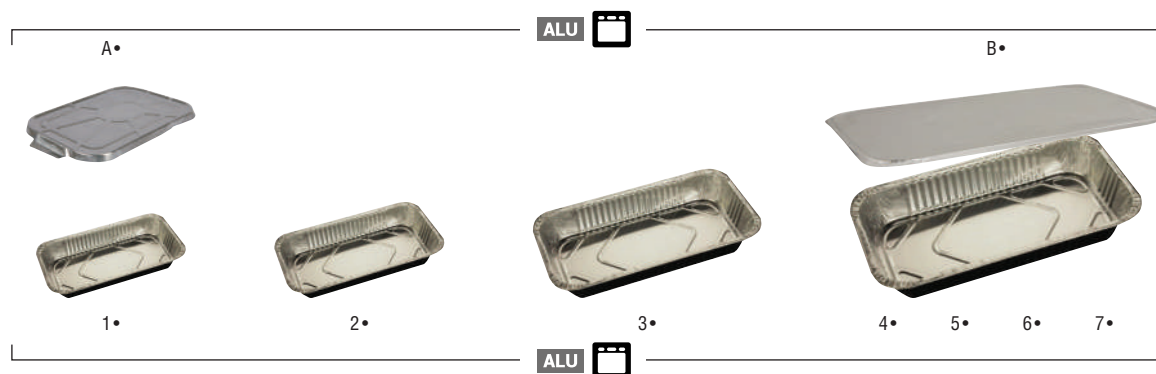

+ PICTOGRAM INFORMATION

International compostability standard

Visu'Chic product

100% natural origin product

► GASTRONORM ALUMINUM TRAYS WITH ROLLED EDGES

	SKU	Dimensions	Capacity	Packs
1 • GN1/9 rectangular aluminum gastronorm tray	AL250450/C	160 x 110 x 39 mm	430 ml	2000
A • Rectangular aluminum lid	AL250340/0450/C	160 x 110 x 10 mm		2000 (5x400)
2 • GN1/8 aluminum gastronorm tray with rolled edges	AL250480/C	162 x 132 x 30 mm	480 ml	1700
3 • GN1/4 aluminum gastronorm tray with rolled edges	• AL1570	263 x 160 x 55 mm	1570 ml	800 (8x100)
4 • GN1/2 aluminum gastronorm tray with rolled edges	AL252450/C	322 x 262 x 40 mm	2450 ml	400 (8x50)
5 • GN1/2 rectangular aluminum gastronorm tray with rolled edges	AL253410/C1	320 x 260 x 50 mm		400 (8x50)
6 • GN1/2 aluminum gastronorm tray with rolled edges	AL253410/C3	323 x 262 x 55 mm	3400 ml	300 (6x50)
7 • GN1/2 aluminum gastronorm tray with rolled edges	AL253411	323 x 262 x 60 mm		100
B • Aluminum lid for AL353411 tray	AL253410COV/C	325 x 265 x 150 mm		100