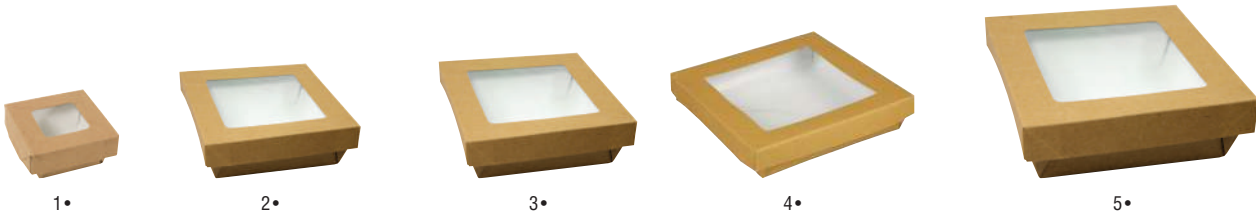

BAKERY

Elegant and practical packaging for your takeaway treats

▶ DECORATED SQUARE PASTRY BOXES

KRAFT'N'KRAFT

CARTON

Square pastry box «Charlotte» design height 50 mm

SKU	Dimensions	Packs
100025	160x160x50 mm	50
100026	180x180x50 mm	50
100027	200x200x50 mm	50
100028	230x230x50 mm	50
100029	260x260x50 mm	50
100030	290x290x50 mm	50
• 100031	320x320x50 mm	50

CARTON

Square pastry box «Charlotte» design height 80 mm

SKU	Dimensions	Packs
100032	160x160x80 mm	50
100033	180x180x80 mm	50
100034	200x200x80 mm	50
100035	220x220x80 mm	50
100036	250x250x80 mm	50
100037	280x280x80 mm	50
100038	320x320x80 mm	50

▶ PASTRY BOXES WITH WINDOWS

KRAFT'N'KRAFT

CARTON

	SKU	Dimensions	Capacity	Packs	
1 •	Square box «Uni Brown» brown kraft cardboard with PE coating and lid - 220 ml	120074/C	65 x 65 x 40 mm	220 ml	300 (12x25)
2 •	Square box «Uni Brown» brown kraft cardboard with PE coating and lid - 420 ml	120075/C3	95 x 95 x 40 mm	420 ml	200
3 •	Square box «Uni Brown» brown kraft cardboard with PE coating and lid - 1000 ml	120080/C3	130 x 130 x 50 mm	1000 ml	150
4 •	Square box «Uni Brown» brown kraft cardboard with PE coating and lid - 1500 ml	120081/C3	185 x 185 x 40 mm	1500 ml	100
5 •	Square box «Uni Brown» brown kraft cardboard with PE coating and lid - 3000 ml	120084	240 x 240 x 50 mm	3000 ml	100 (4x25)

▶ SPECIAL PASTRY BOXES

KRAFT'N'KRAFT

White pastry box with window

SKU	100113F/C1
Dim.	130x130x50 mm
Packs	400

CARTON

Triangle pastry box brown kraft with window

SKU	3130170/C
Dim.	170x170x130 mm
Packs	300 (4x75)

CARTON

Triangle pastry box white kraft with window

SKU	3130170B
Dim.	170x170x130 mm
Packs	300 (4x75)

CARTON

Triangle box 1 tart transparent PET

SKU	PP150C
Dim.	135x105x50 mm
Packs	540 (6x90)

PET ♻️