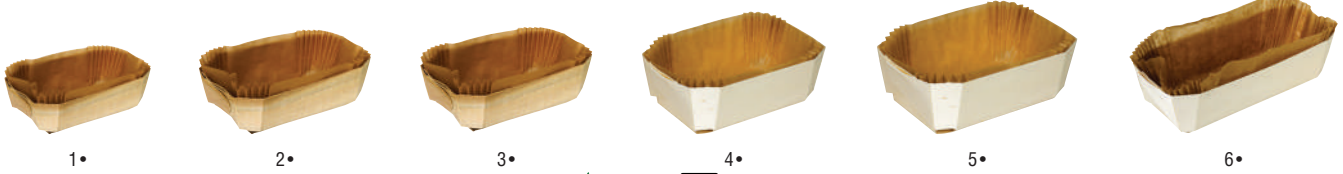

BAKERY

Opt for authenticity with our wooden molds:
for even cooking and refined service

▶ WOODEN GRATIN TRAYS

WOOD MOOD

+ PRODUCT INFORMATION

French-made, reusable, PEFC-certified poplar. Ideal for your preparations from -40°C to 220°C.

		SKU	Dimensions	Capacity	Packs
1•	Wooden baking tray with cooking liner	3130120/C	120x60x40 mm	150 ml	600
2•	Wooden baking tray with cooking liner	313012090	130x90x40 mm	200 ml	400
3•	Wooden baking tray with cooking liner	3130140/C	140x90x45 mm	300 ml	400
4•	Wooden baking tray with cooking liner	3130180	180x115x40 mm	350 ml	200
5•	Wooden baking tray with cooking liner	3130185/C	185x115x55 mm	500 ml	120
6•	Wooden baking tray with cooking liner	3130250	255x115x70 mm	1250 ml	100