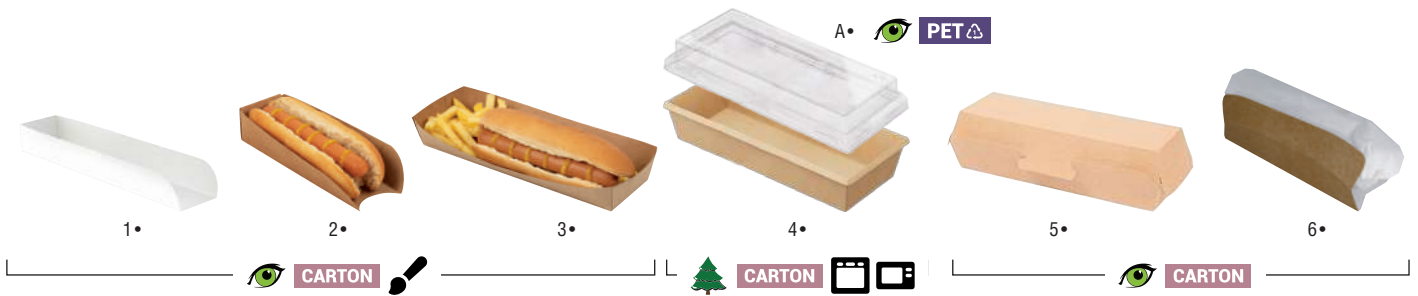

SNACKING

Snack smart with our wrap and hotdog sleeves: take-out snacks, no compromise!

HOT-DOG SLEEVES

KRAFT'N'KRAFT

	SKU	Dimensions	Packs
1 • Rectangular White Paper Hot Dog Box	31212175B	175 x 50 x 34 mm	1000
2 • Rectangular Greaseproof Brown Kraft Hot Dog Box	31212175	175 x 50 x 34 mm	1000
3 • Rectangular Greaseproof Brown Kraft Hot Dog Tray	31212212	212 x 64 x 32 mm	500
4 • Cooking Tray Kraft 700 ml	31322700	215 x 85 x 50 mm	450
A • PET Lid for 700 ml Kraft Cooking Tray	31322700COVPET	215 x 85 x 20 mm	450
5 • Brown Kraft Hot Dog Box White Interior	333250	250 x 80 x 75 mm	250
6 • Brown Kraft Sandwich Base with Greaseproof Paper	732255	255 x 90 x 40 mm	1000 (50x20)