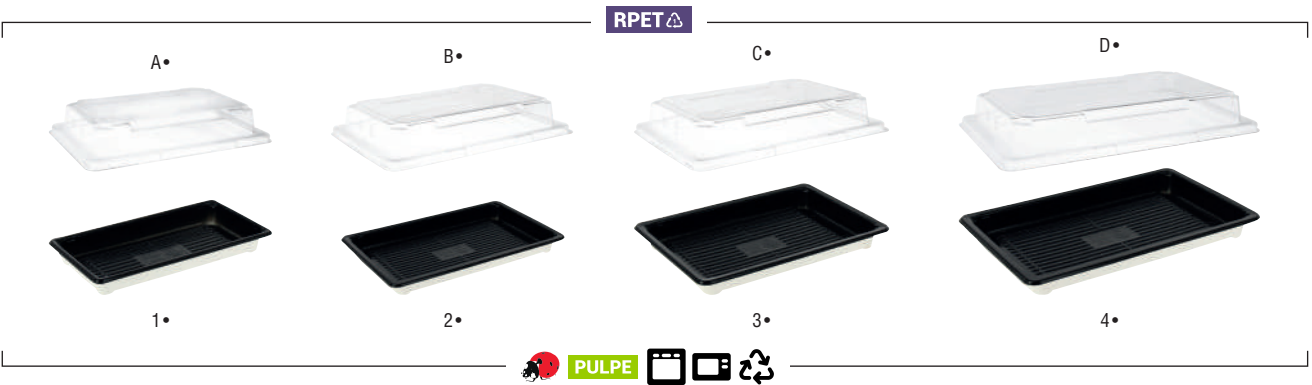

▶ RECYCLABLE SUGARCANE PULP SUSHI TRAYS

	SKU	Dimensions	Packs
1 •	Sushi box in pulp + PLA 170 x 90 x 20 mm	170x90x20 mm	600 (12x50)
A •	Flat transparent rectangular RPET lid for 3450010	176x96x30 mm	936
2 •	Sushi box in pulp + PLA 164 x 113 x 20 mm	164x113x20 mm	300 (6x50)
B •	Flat transparent rectangular RPET lid for 3450020	166x120x30 mm	936
3 •	Sushi box in pulp + PLA 184 x 128 x 20 mm	184x128x20 mm	450 (9x50)
C •	Flat transparent rectangular RPET lid for 3450030	190x134x30 mm	1056
4 •	Sushi box in pulp + PLA 213 x 134 x 20 mm	213x134x20 mm	280 (8x35)
D •	Flat transparent rectangular RPET lid for 3450040	220x140x30 mm	624

+ PRODUCT INFORMATION

An alternative to traditional plastic sushi trays, our sugarcane pulp sushi trays are perfect for businesses looking to modernize their operations and food packaging products while promoting items derived from a circular economy. **Certified EN 13432**, these products are fully compostable in industrial composting facilities.