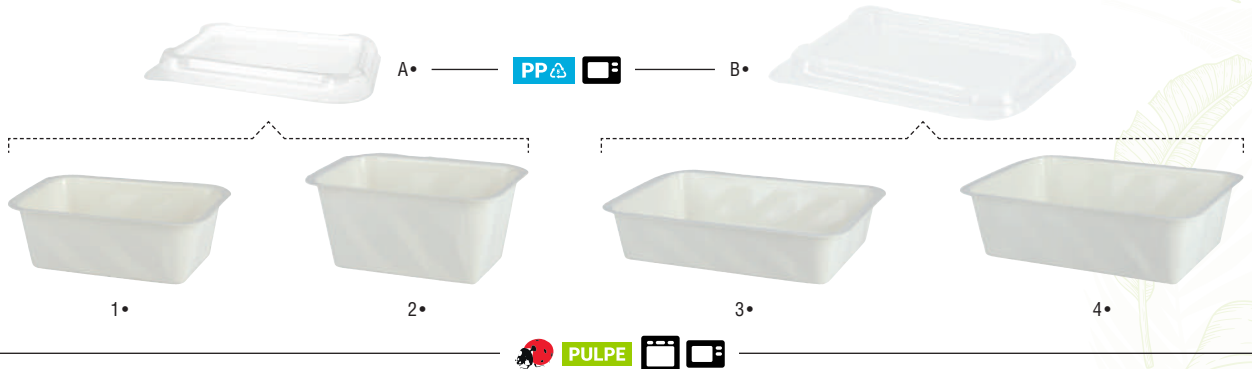

TRAYS AND MINI POTS

Black or White for your catering preparations?

▶ «TMF» FORMAT PULP CATERER TRAYS

★ BEST SELLER

PULP'INSTINCT

		SKU	Dimensions	Capacity	Packs
1•	TMF pulp tray, white, sealable, 375 ml	BI03140375	137 x 96 x 45 mm	375 ml	1280 (16x80)
2•	TMF pulp tray, white, sealable, 500 ml	BI03140500	137 x 96 x 63 mm	500 ml	1200 (16x75)
A•	Translucent lid for TMF 375 and 500 ml	COV500TP	142 x 101 x 12 mm		900
3•	TMF pulp tray, white, sealable, 750 ml	BI03140750	192 x 137 x 41 mm	750 ml	640 (8x80)
4•	TMF pulp tray, white, sealable, 1000 ml	BI03141000	192 x 137 x 55 mm	1000 ml	600 (8x75)
B•	Translucent lid for TMF 750 and 1000 ml	COV1500TP	200 x 145 x 15 mm		800