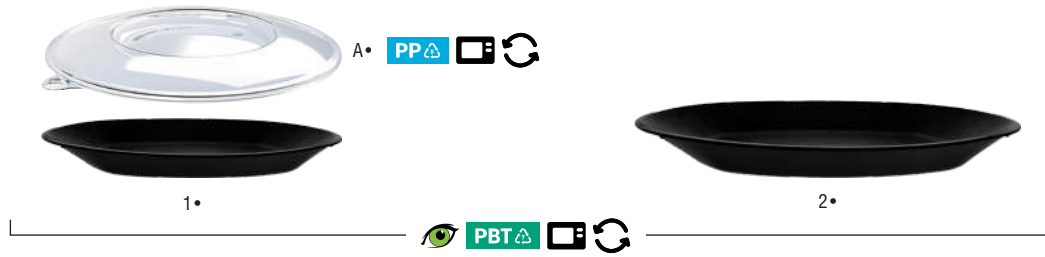

PLATES AND BOWLS

Firplast smooths out the edges...

► RE'BOX REUSABLE PLATES

RE'BOX

SKU

Dimensions

Diameter

Packs

1•	Re'Box reusable plate dia. 19.5 cm in PBT	• 99PE11314PTE	195 x 195 mm	195 mm	50
A•	Lid for reusable bowls 850 and 1000 ml	99P41000NCOV	215 x 215 x 16 mm	215 mm	50
2•	Re'Box reusable plate dia. 23 cm in PBT	• 99PE11314GDE	230 x 230 mm	230 mm	50