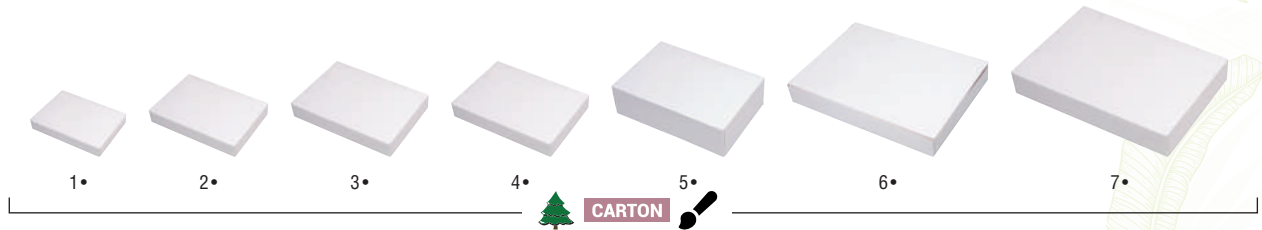

BAKERY

Sweet or savory, our solutions are here to wrap you up with style and practicality!

► CATERER PASTRY BOXES

KRAFT'N'KRAFT

		SKU	Dimensions	Packs
1•	Rectangular pastry box white	120022	170 x 140 x 60 mm	50
2•	Rectangular pastry box white	120023	200 x 150 x 70 mm	50
3•	Rectangular pastry box white	• 120056	280 x 200 x 50 mm	50
4•	Rectangular pastry box white	120026/C	280 x 200 x 60 mm	25
5•	Rectangular pastry box white	• 120055	340 x 260 x 60 mm	25
6•	Rectangular pastry box white	120027	420 x 290 x 60 mm	25
7•	Rectangular pastry box white	• 120036	620 x 420 x 130 mm	25

► MICRO-CORRUGATED CATERER PASTRY BOXES

KRAFT'N'KRAFT

Caterer box micro-corrugated rectangular white

SKU | F5742
Dim. | 420 x 280 x 60 mm
Packs | 25

Caterer box micro-corrugated rectangular white

SKU | F58BT406010
Dim. | 400 x 600 x 100 mm
Packs | 25