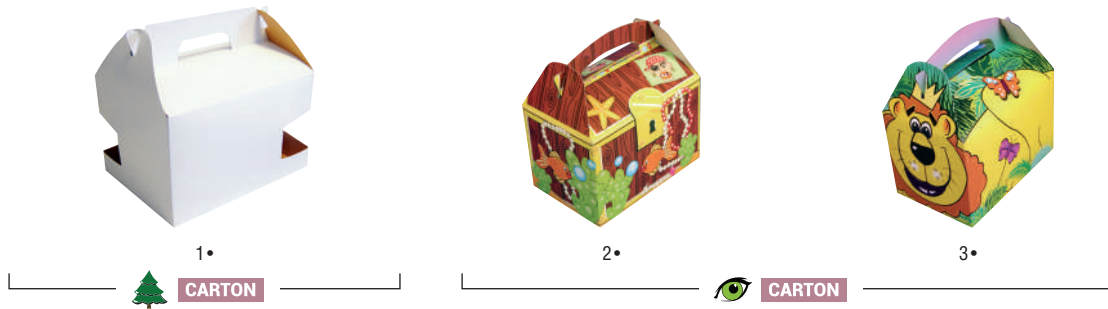

PACKAGING & TRANSPORT

Transport boxes suitable for both large and small items!

MEAL BOXES

KRAFT'N'KRAFT

CARTON

CARTON

		SKU	Dimensions	Packs
1 •	Transport box «Lunch Box» white cardboard with handle	0085559/C	255 x 190 x 160 mm	140
2 •	Children's menu box «Trésor» cardboard with handle	10BETRESOR	152 x 100 x 77 mm	250
3 •	Children's menu box «Jungle» cardboard with handle	10BEJUNGLE	152 x 100 x 77 mm	250