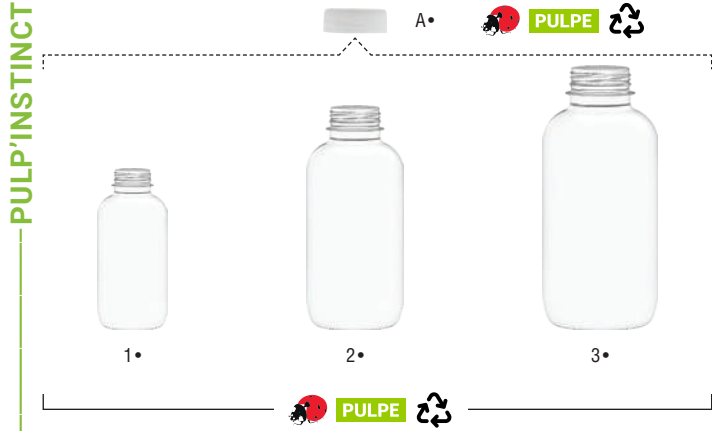

COLD DRINK

Bottles perfectly suited for serving
homemade fruit juices!

▶ RECYCLABLE «VEGET'O» BOTTLES

+ DID YOU KNOW?

Replace your single-use plastic bottles with our recyclable sugarcane-based bottles, biodegradable in industrial composting according to the EN 13432 standard.

	SKU	Dimensions	Capacity	Diameter	Thickness	Packs
1 • Reusable «Veget'O» pulped bottle transparent 250 ml	BI0800040	59,5x137 mm	250 ml	38 mm		325
2 • Reusable «Veget'O» pulped bottle transparent 500 ml	BI0800041	65x197 mm	500 ml	38 mm		175
3 • Reusable «Veget'O» pulped bottle transparent 1000 ml	BI0800042		1000 ml	38 mm		87
A • 100% plant-based cap diameter 38 mm	BI0800043/2			38 mm	1,3 mm	1700

+ PICTOGRAM INFORMATION

▶ RECYCLABLE PET BOTTLES WITH ATTACHED CAPS