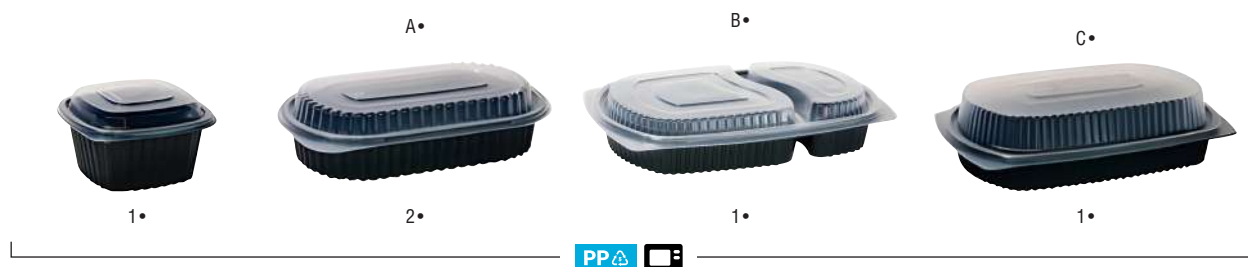

TRAYS AND MINI POTS

Microwaveable trays to always be on time

▶ MICROWAVEABLE BLACK TRAYS WITH LID

CLASSIQUE

	SKU	Dimensions	Capacity	Packs
1• Black microwavable PP tray 400 cc with PP lid	3160400	136x136x47 mm	400 cc	500
2• Black microwavable PP tray 770 cc	3160850/C	235x148x43 mm	770 cc	400 (4x100)
A• Anti-fog transparent PP lid for 3160850/C	3160850/CCOV			400 (4x100)
3• Black microwavable PP tray 2 compartments 970 cc	3161200/2/C	250x185x40 mm	970 cc	400 (4x100)
B• Anti-fog transparent PP lid for 3161200/2/C	3161200/2/CCOV			400 (4x100)
4• Black microwavable PP tray 1040 cc	3161200/C	260x183x40 mm	1040 cc	400 (4x100)
C• Anti-fog transparent PP lid for 3161200/C	3161200/CCOV			400 (4x100)