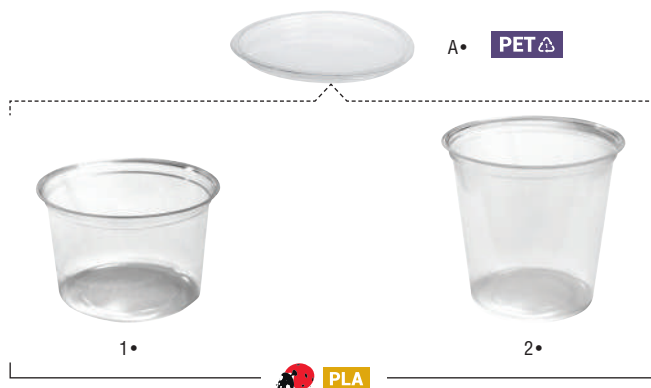

SALAD BAR

With our PLA containers, add a green touch with every bite!

▶ TAKE-AWAY RECYCLABLE SALAD BOWLS

CRYSTAL'POP

+ MATERIAL INFORMATION

PLA is a 100% plant-based biopolymer. It maintains transparency but is not suitable for hot use or storage above 40°C.

	SKU	Dimensions	Capacity	Diameter	Packs
1 • «Crystal'Pop» PLA Transparent Round Pot 400 ml - 16 oz	BI0146016/C	102 x 75 mm	400 ml	102 mm	500 (10x50)
2 • «Crystal'Pop» PLA Transparent Round Pot 600 ml - 24 oz	BI0146024/C	102 x 101 mm	600 ml	102 mm	500 (10x50)
A • Round PET lid for 400 and 600 ml salad bowls	146000			117 mm	500 (20x25)