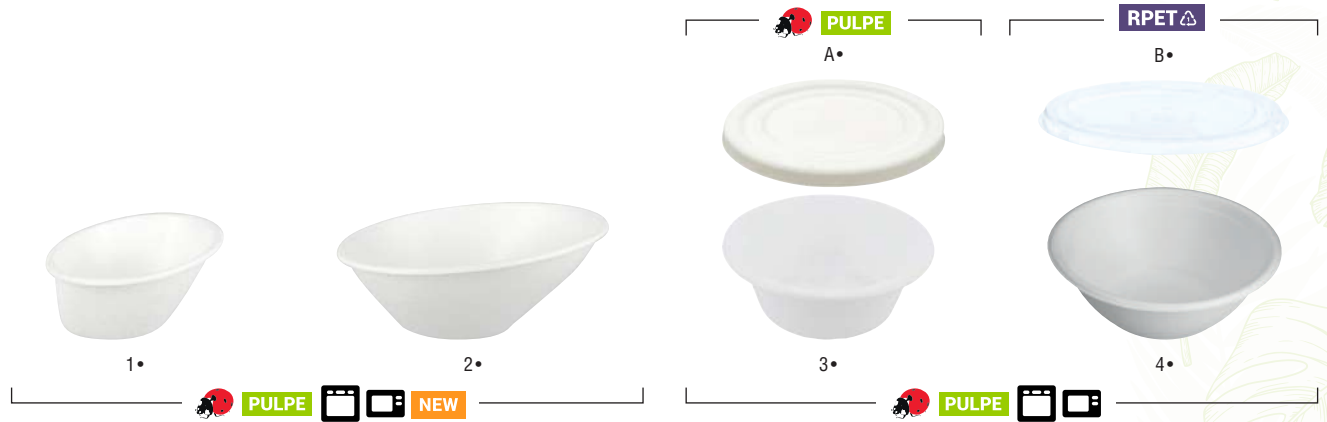

DESSERTS

Valorizable ice cream cups for desserts that don't melt under pressure!

► RECYCLABLE SUGARCANE PULP ICE CREAM CUPS

PULP'INSTINCT

	SKU	Dimensions	Capacity	Diameter	Packs
1 • 1-scoop ice cream cup white pulp 100 ml	1451985	80 x 90 x 50 mm	100 ml		1000 (40x25)
2 • 2-scoop ice cream cup white pulp 280 ml	14511014	140 x 107 x 60 mm	280 ml		500 (20x25)
3 • 200 ml dessert bowl in pulp + PLA	145120	110 x 110 x 40 mm	200 ml	110 mm	1800 (72x25)
A • Pulp lid for 200 ml bowl	145120COV	115 x 115 x 8 mm		115 mm	1800 (72x25)
4 • Round «Pulpy Bowl» white pulp bowl 300 ml	145130/C	135 x 135 x 47 mm	300 ml	135 mm	1800 (72x25)
B • RPET transparent lid for bowl 145130/C	145130COV	145 x 145 mm		145 mm	900 (36x25)