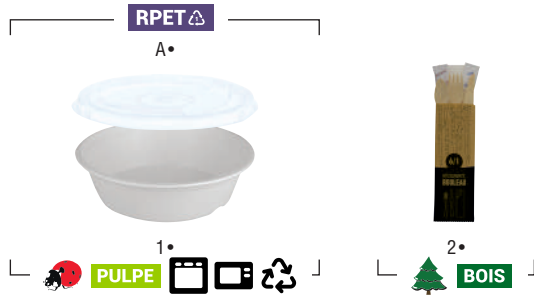

The Lunch Box to share...
or not!

▶ COMPO 1

★ BEST SELLER

PULP'INSTINCT

	SKU	Packs
1 • White pulp salad bowl 750 ml	14541750	600 (24x25)
A • RPET anti-fog lid	1454190COV	300 (6x50)
2 • Wooden cutlery kit 6/1	1590660	250