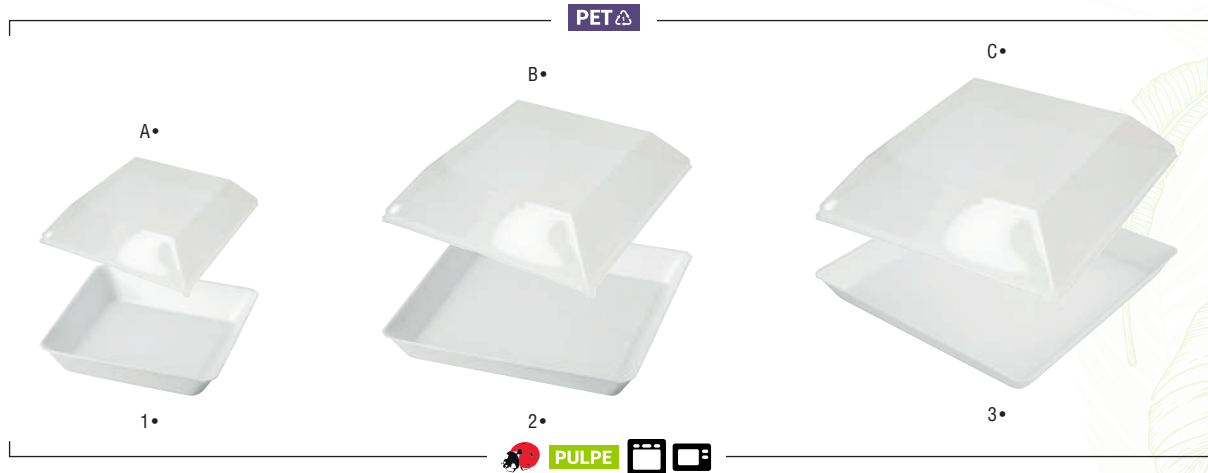

SKU 1154132
Dim. 230 x 320 mm
Packs 500 (20x25)

PLATES AND BOWLS

... and goes the extra mile for you!

► «PULPY SQUARY» PULP RAMEKIN PLATES

PULP'INSTINCT

		SKU	Dimensions	Packs
1•	«Pulpy Squary» square plate 90 mm	11521090/C	90 x 90 mm	1000
A•	Square transparent PET lid for plate 11521090/C	11315009COV	90 x 90 x 40 mm	200
2•	«Pulpy Squary» square plate 130 mm	11521130	130 x 130 mm	200 (8x25)
B•	Square transparent PET lid for plate 11521130	11315013COV	130 x 130 x 40 mm	200
3•	«Pulpy Squary» square plate 160 mm	11521160	160 x 160 mm	200 (8x25)
C•	Square transparent PET lid for plate 11521160	11315016COV	165 x 165 x 40 mm	200