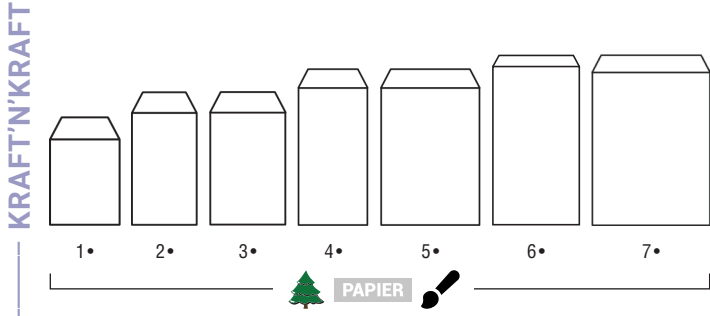

▶ CUSTOMIZABLE WHITE CROISSANT BAGS