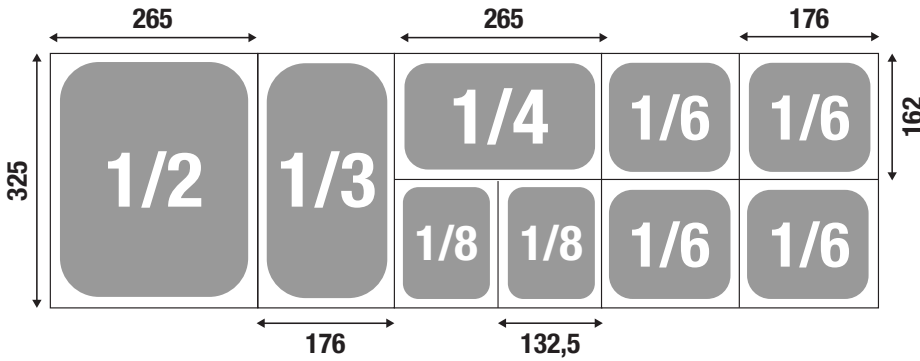

TRAYS AND MINI POTS

The responsible alternative
for committed communities

+ INFORMATION

Discover our special community catalog by scanning the QR Code or visit our website: www.firplast.com/p-catalogues

+ RANGE INFORMATION

All our GN trays are compatible with standard machines: pulp, stainless steel, single-use or reusable plastic, no need to change your molds!

▶ RECYCLABLE SUGARCANE PULP GASTRONORM TRAYS

PULP'INSTINCT

	SKU	Dimensions	Capacity	Packs	
1•	GN1/8 gastronorm tray height 25, white pulp, recyclable	BI03230250	160 x 130 x 25 mm	300 ml	990 (18x55)
2•	GN1/8 gastronorm tray height 36, white pulp, recyclable	BI03230360/C1	160 x 130 x 36 mm	400 ml	864 (18x48)
3•	GN1/8 gastronorm tray height 45, white pulp, recyclable	BI03230450/C	160 x 130 x 45 mm	500 ml	900 (18x50)
4•	GN1/8 gastronorm tray height 46, 2 compartments, recyclable	BI03230460	160 x 130 x 46 mm	550 ml	828 (18x46)
A•	Lid for GN1/8 tray	COV8T	164 x 134 x 25 mm		400
5•	GN1/6 gastronorm tray height 45, white pulp, recyclable	BI03220450/C1	176 x 162 x 45 mm	800 ml	600 (12x50)
6•	GN1/6 tray height 46, 2 compartments	BI03220460	176 x 162 x 46 mm	300 ml	552 (12x46)
7•	GN1/4 gastronorm tray height 45, white pulp, recyclable	BI03210450/C	265 x 162 x 45 mm	1100 ml	372
8•	GN1/4 gastronorm tray height 55, white pulp, recyclable	BI03210550/C2	265 x 162 x 55 mm	1400 ml	320
9•	GN1/3 gastronorm tray height 48, white pulp, recyclable	BI03190480/C2	323 x 172 x 48 mm	1700 ml	270 (9x30)
10•	GN1/2 gastronorm tray height 52, white pulp, recyclable	BI03180520/C3	325 x 265 x 52 mm	3200 ml	180 (45x4)
B•	Lid for GN1/2 tray	COV2	165 x 155 x 24 mm		140