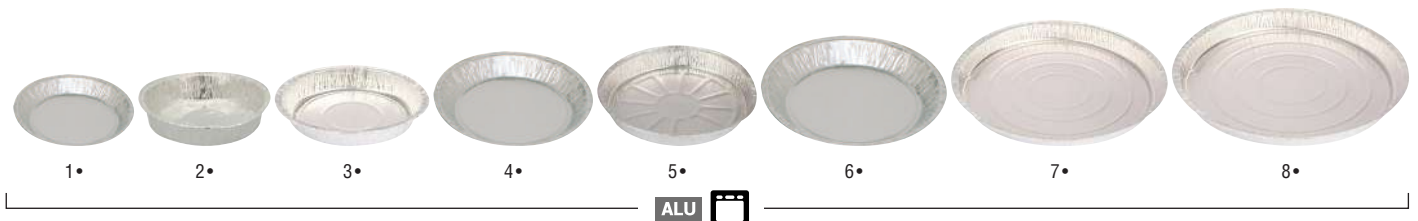

▶ ALUMINUM MOLDS

	SKU	Dimensions	Capacity	Diameter	Packs
1• Rectangular aluminum tartlet	AL450080	100x700x170 mm			2000
2• Round aluminum tartlet, unperforated	AL450136/C2	109x109x210 mm	145 ml	109 mm	1200 (12x100)
3• Round aluminum pie dish	AL450217/C	138x138x20 mm	220 ml	138 mm	1500 (15x100)
4• Round aluminum pie dish	• AL450570/C			170 mm	1200 (12x100)
5• Round aluminum pie dish	• AL450597/C	195x195x20 mm		195 mm	800
6• Round aluminum pie dish	• AL451000/C	210x210x40 mm	1070 ml	210 mm	800 (8x100)
7• Round aluminum pie dish	AL450937/C1	247x247x22 mm	930 ml	247 mm	600 (6x100)
8• Round aluminum pie dish	AL451010/C1	277x277x23 mm	1140 ml	271 mm	500 (5x100)