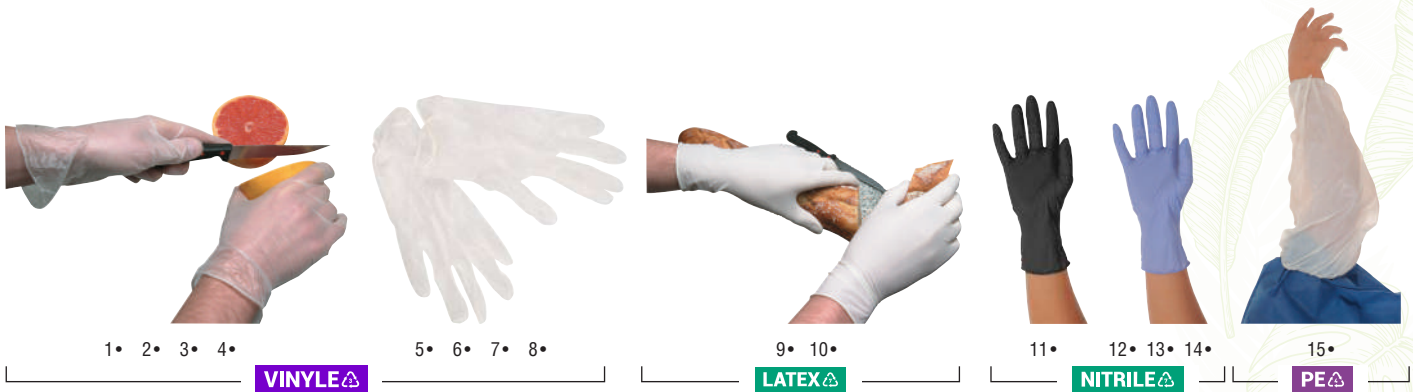

HYGIENE & EQUIPMENT

Impeccable, from head to toe!

▶ HAND PROTECTION

CLASSIQUE

		SKU	Packs
1•	Powdered vinyl gloves size S	2231001	1000 (10x100)
2•	Powdered vinyl gloves size M 7/8	2231002	1000 (10x100)
3•	Powdered vinyl gloves size L	2231003	1000 (10x100)
4•	Powdered vinyl gloves size XL	2231004/C	1000 (10x100)
5•	Non-powdered hypoallergenic vinyl gloves size 6/6.5	2231001NP	100
6•	Non-powdered hypoallergenic vinyl gloves size 7/7.5	2231002NP	100
7•	Non-powdered hypoallergenic vinyl gloves size 8/8	2231003NP	100
8•	Non-powdered hypoallergenic vinyl gloves size XL 9/9.5	2231004NP	100
9•	Powdered latex gloves size 7/8 Medium	R66002	100
10•	Powdered latex gloves size 8/9 Large	R66003	100
11•	Black nitrile gloves size Medium	2241002N	1000
12•	Blue nitrile gloves size Medium	• 2241002	100
13•	Blue nitrile gloves size L	• 2241003	100
14•	Blue nitrile gloves size XLarge	• 2241004	100
15•	Opaque PE cuff	R68110/C	5000 (50x100)