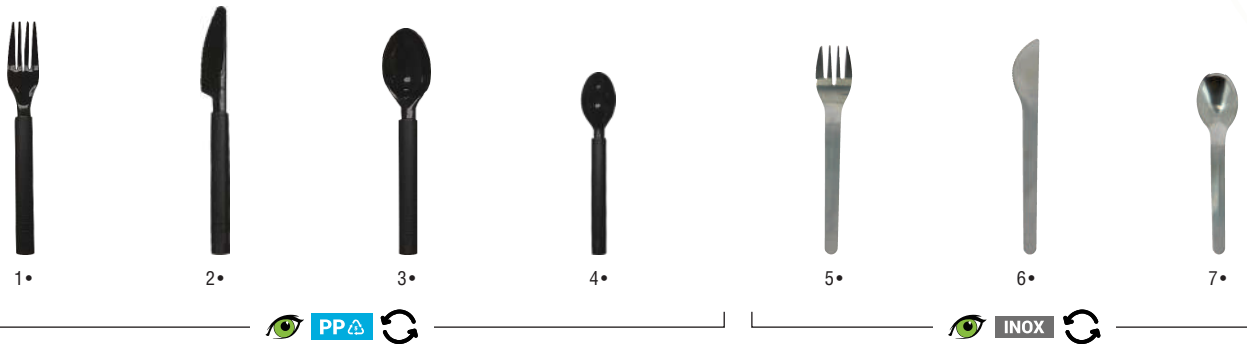

▶ REUSABLE CUTLERY

RE'BOX