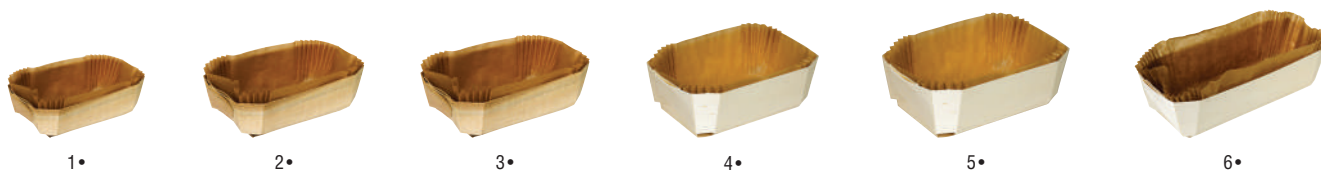

► NATURAL MATERIAL BAKING MOLDS AND TRAYS

WOOD MOOD