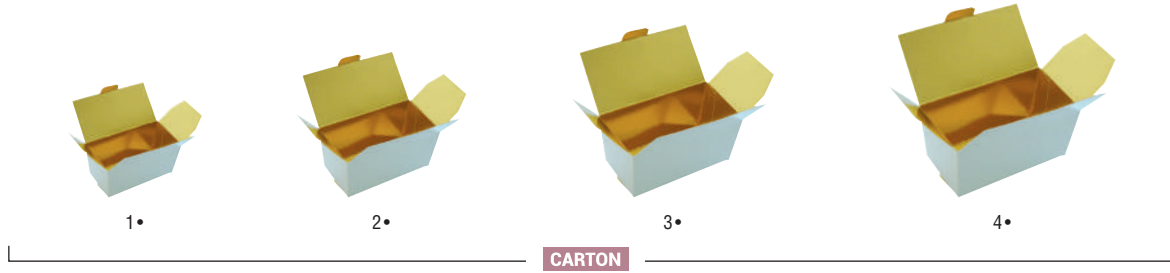

▶ WHITE BOXES WITH GOLD INTERIOR

KRAFT'N'KRAFT

	SKU	Capacity	Packs
1•	White cardboard ballotin 125 g gold interior	125 g	25
2•	White cardboard ballotin 250 g gold interior	250 g	25
3•	White cardboard ballotin 375 g gold interior	375 g	25
4•	White cardboard ballotin 500 g gold interior	500 g	25