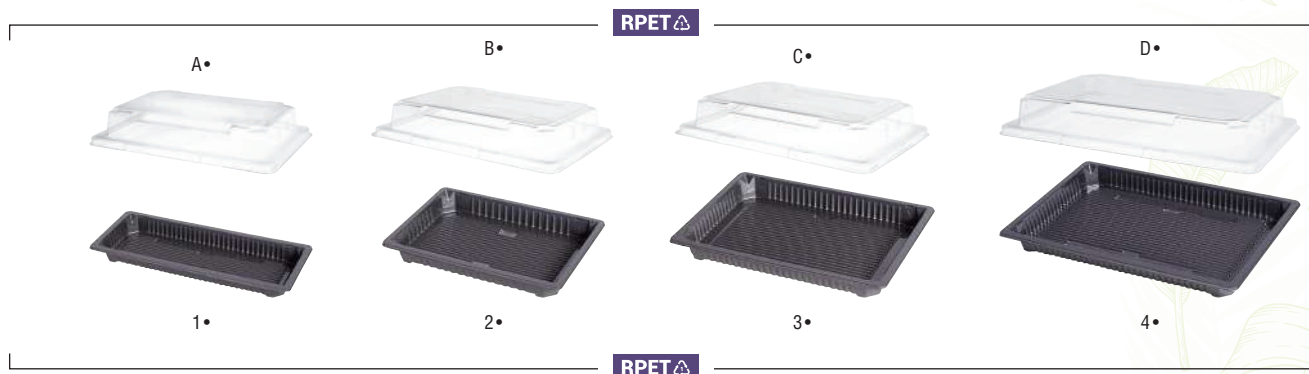

ASIA

For your sushi, choose modernity: the solution at the tip of your chopsticks!

▶ RPET SUSHI TRAYS

CLASSIQUE

		SKU	Dimensions	Packs
1•	Silver rectangular RPET «Sushi» plate	3050010/C2	171 x 91 x 20 mm	936
A•	Flat transparent rectangular RPET lid for 3050010/C2	3050010COV/C2	176 x 96 x 30 mm	936
2•	Silver rectangular RPET «Sushi» plate	3050020/C2	166 x 115 x 20 mm	936
B•	Flat transparent rectangular RPET lid for 3450020/C2	3050020COV/C2	166 x 120 x 30 mm	936
3•	Silver rectangular RPET «Sushi» plate	3050030/C2	185 x 129 x 20 mm	1056
C•	Flat transparent rectangular RPET lid for 3050030/C2	3050030COV/C2	190 x 134 x 30 mm	1056
4•	Silver rectangular RPET «Sushi» plate	3050040/C2	215 x 135 x 20 mm	624
D•	Flat transparent rectangular RPET lid for 3450040/C2	3050040COV/C2	220 x 140 x 30 mm	624