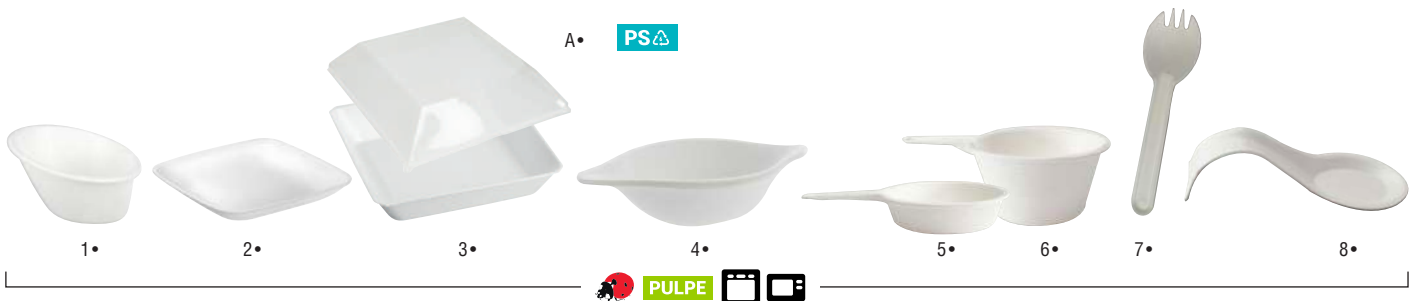

► «ORIGINAL PARTY» SUGARCANE PULP VERRINES

PULP'INSTINCT

	SKU	Dimensions	Capacity	Packs
1• «Pulpy Rugby» UFO pulp verrine, white 100 ml	1451985	80 x 90 x 50 mm	100 ml	1000 (40x25)
2• Square pulp verrine 65 mm	11521666	65 x 65 x 12 mm		3000
3• «Pulpy Squary» square plate 90 mm	11521090/C	90 x 90 mm		1000
A• Clear PS square lid for plate 11521090/C	11315009COV	90 x 90 x 40 mm		200
4• «Lemon Shape» verrine	1151110	110 x 110 x 55 mm		3000 (60x50)
5• «Shallow» verrine	11519215	92 x 56 x 15 mm		3000 (60x50)
6• «Deep» verrine	11519230	92 x 56 x 30 mm		3000 (60x50)
7• 115 mm spork	15811115	115 x 33 x 7 mm		3000 (60x50)
8• «Loo» cocktail spoon	1151125	125 x 42 x 7 mm		3000 (60x50)