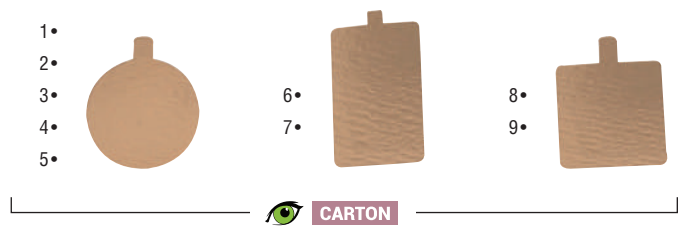

▶ CARDBOARD BASES WITH TAB

Round, rectangular and square base cardboard with tab

Colors	SKU	Dimensions	Diam.	Packs
1• Round Gold	140021	40 x 40 mm	40 mm	200
2• Round Gold	140000	80 x 80 mm	80 mm	200
3• Round Gold/Black	140025	90 x 90 mm	90 mm	200
4• Round Gold	140027	100 x 100 mm	100 mm	200
5• Round Gold	140015	220 x 220 mm	220 mm	200
6• Rectangular Gold	140020	95 x 55 mm		200
7• Rectangular Gold	140026	130 x 45 mm		200
8• Square Gold	140079	70 x 70 mm		200
9• Square Gold	140080	80 x 80 mm		200