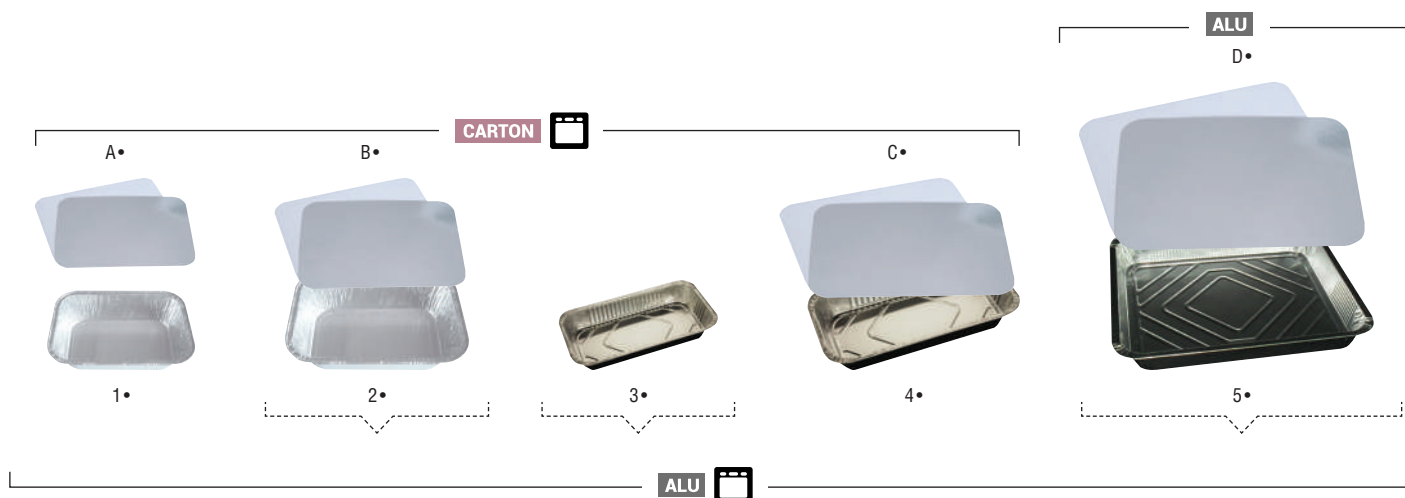

SKU | 3133140
Dim. | 140 x 70 x 40 mm
Packs | 500

CARTON

TRAYS AND MINI POTS

Aluminium is back:
the big return!

► GASTRONORM ALUMINUM TRAYS WITH FOLDABLE EDGES

	SKU	Dimensions	Capacity	Packs
1 • Aluminum tray 2000 ml	AL260190	260 x 190 x 56 mm	2000 ml	480 (4x120)
A • cardboard lid for AL260190 tray	AL260190COV	254 x 184 mm		480 (4x120)
2 • GN1/3 aluminum gastronorm tray with foldable edges	AL319171	319 x 171 x 43 mm	1820 cc	600 (6x100)
B • cardboard lid for AL319171 tray	AL319171COV			600 (6x100)
3 • GN1/4 aluminum gastronorm tray with foldable edges	AL241153/C	263 x 160 x 40 mm	1150 ml	480
4 • Rectangular aluminum tray with foldable edges	• ALPG2400	322 x 262 x 40 mm	2500 ml	400 (8x50)
C • cardboard lid for ALPG2400 tray	• ALPG2400COV	322 x 262 mm		500 (5x100)
5 • GN1/1 rectangular aluminum gastronorm tray with foldable edges	AL255200/C	525 x 325 x 36 mm	5200 ml	50
D • Aluminum lid for AL255200/C tray	AL255200/8500	535 x 335 x 15 mm		50