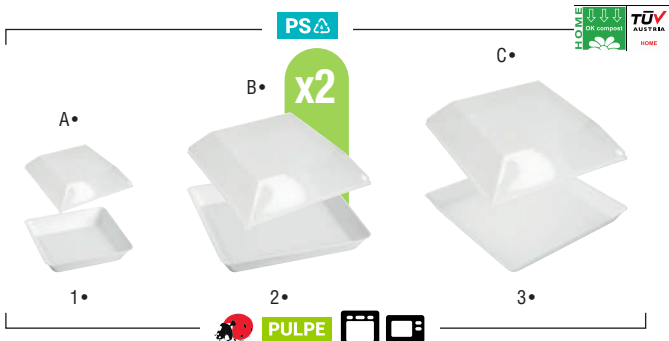

► COMPO WHITE FOR INSERT 1201367CAL/C

PULP'INSTINCT

1•

2•

3•

«Pulpy Squary» square plates and their PS transparent lids

	SKU	Dimensions	Packs
1• Square plate 90 mm	11521090/C	90x90 mm	1000
A• Square lid 90 mm	11315009COV	90x90x40 mm	200
2• Square plate 130 mm	11521130	130x130 mm	200 (8x25)
B• Square lid 130 mm	11315013COV	130x130x40 mm	200
3• Square plate 160 mm	11521160	160x160 mm	200 (8x25)
C• Square lid 160 mm	11315016COV	165x165x40 mm	200

► COMPO KRAFT FOR INSERT 1201367CAL/C

KRAFT'N'KRAFT