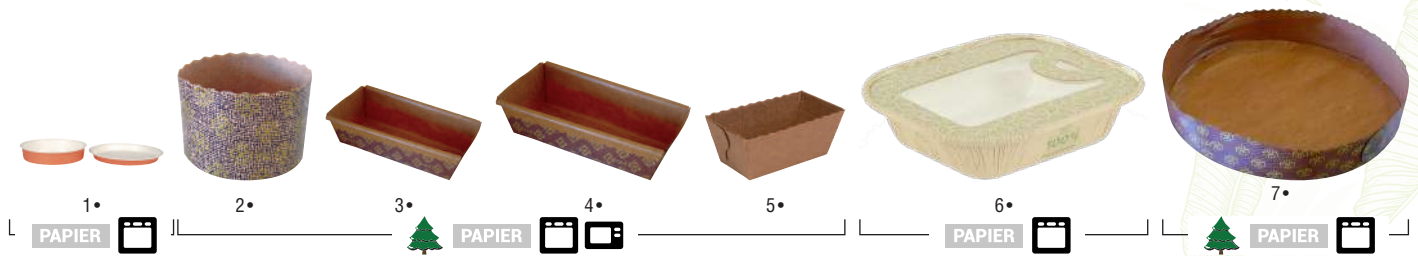

BAKERY

For all your needs, no matter the shape or size of your recipes!

▶ BAKING MOLDS

	SKU	Dimensions	Capacity	Diameter	Packs
1• Tulip-shaped baking liner with rolled edge	• 460035	35x60 mm		35 mm	3000
2• Paper baking mold	• 460001/C	70x50 mm			2000
3• Rectangular baking mold with universal pattern	• 460006	170x70x42 mm			1200
4• Rectangular baking mold with universal pattern	• 460007	200x65x50 mm			1000
5• Beige baking mold with inner film	• 460031/C	80x40x40 mm			75
6• Snack tray baking mold	• 4601614	165x143x45 mm			120 (4x30)
7• Pie baking mold	• 460009	220x220x38 mm	1490 ml		600