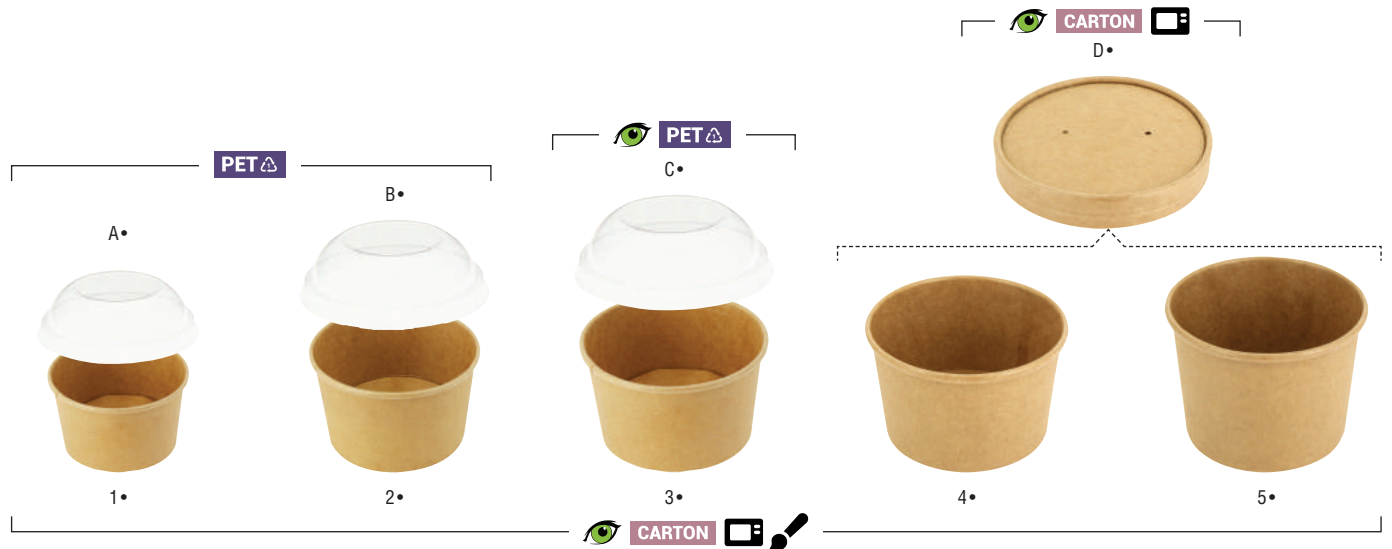

► BROWN KRAFT ICE CREAM CUPS

KRAFT'N'KRAFT

	SKU	Dimensions	Capacity	Diameter	Packs
1 • 1-scoop ice cream cup kraft brown 120 ml - 4 oz	306012KR		120 ml		1000 (20x50)
A • Dome PET lid without hole for 120 ml cup - 4 oz	306012COV	77 x 77 mm		77 mm	1000 (20x50)
2 • 2-scoop ice cream cup kraft brown 180 ml	306018KR	85 x 50 mm	180 ml		2000 (40x50)
B • Transparent dome lid for 180 ml pot	306018COV	92 x 32 mm			2000 (20x100)
3 • 220 ml kraft brown ice cream dessert pot	306022KR/C	88 x 88 x 55 mm	220 ml		1000
C • Transparent dome lid for 220 ml pot	306022COV/C1	90 x 90 mm			1000
4 • Kraft brown pot 250 ml - 8 oz	3040008KR/C	97 x 60 mm	250 ml	97 mm	500 (10x50)
5 • Kraft brown pot 350 ml - 12 oz	3040012KR/C	97 x 73 mm	350 ml	97 mm	500 (10x50)
D • Brown kraft cardboard lid for 8/12oz pot	304001COV/C	100 x 100 x 12 mm		100 mm	500 (10x50)