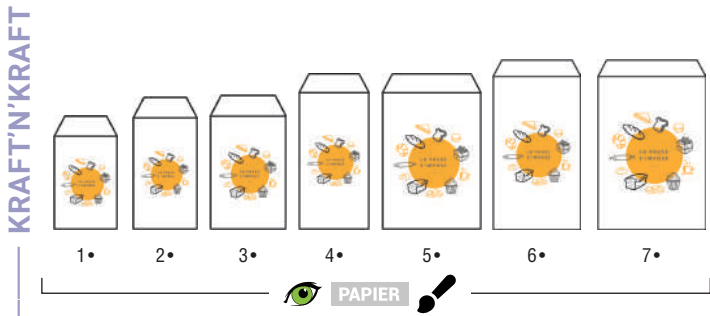

▶ DECORATED CROISSANT BAGS

	SKU	Dimensions	Packs
1• Croissant bag No.1 white with design	720001P	120x35x180 mm	1000
2• Croissant bag No.2 white with design	720002P	120x35x210 mm	1000
3• Croissant bag No.3 white with design	720003P	140x50x210 mm	1000
4• Croissant bag No.4 white with design	720004P	140x60x280 mm	1000
5• Croissant bag No.5 white with design	720005P	200x50x280 mm	1000
6• Croissant bag No.6 white with design	720006P	200x50x360 mm	1000
7• Brioche bag No.7 white with design	720007P	250x70x360 mm	500