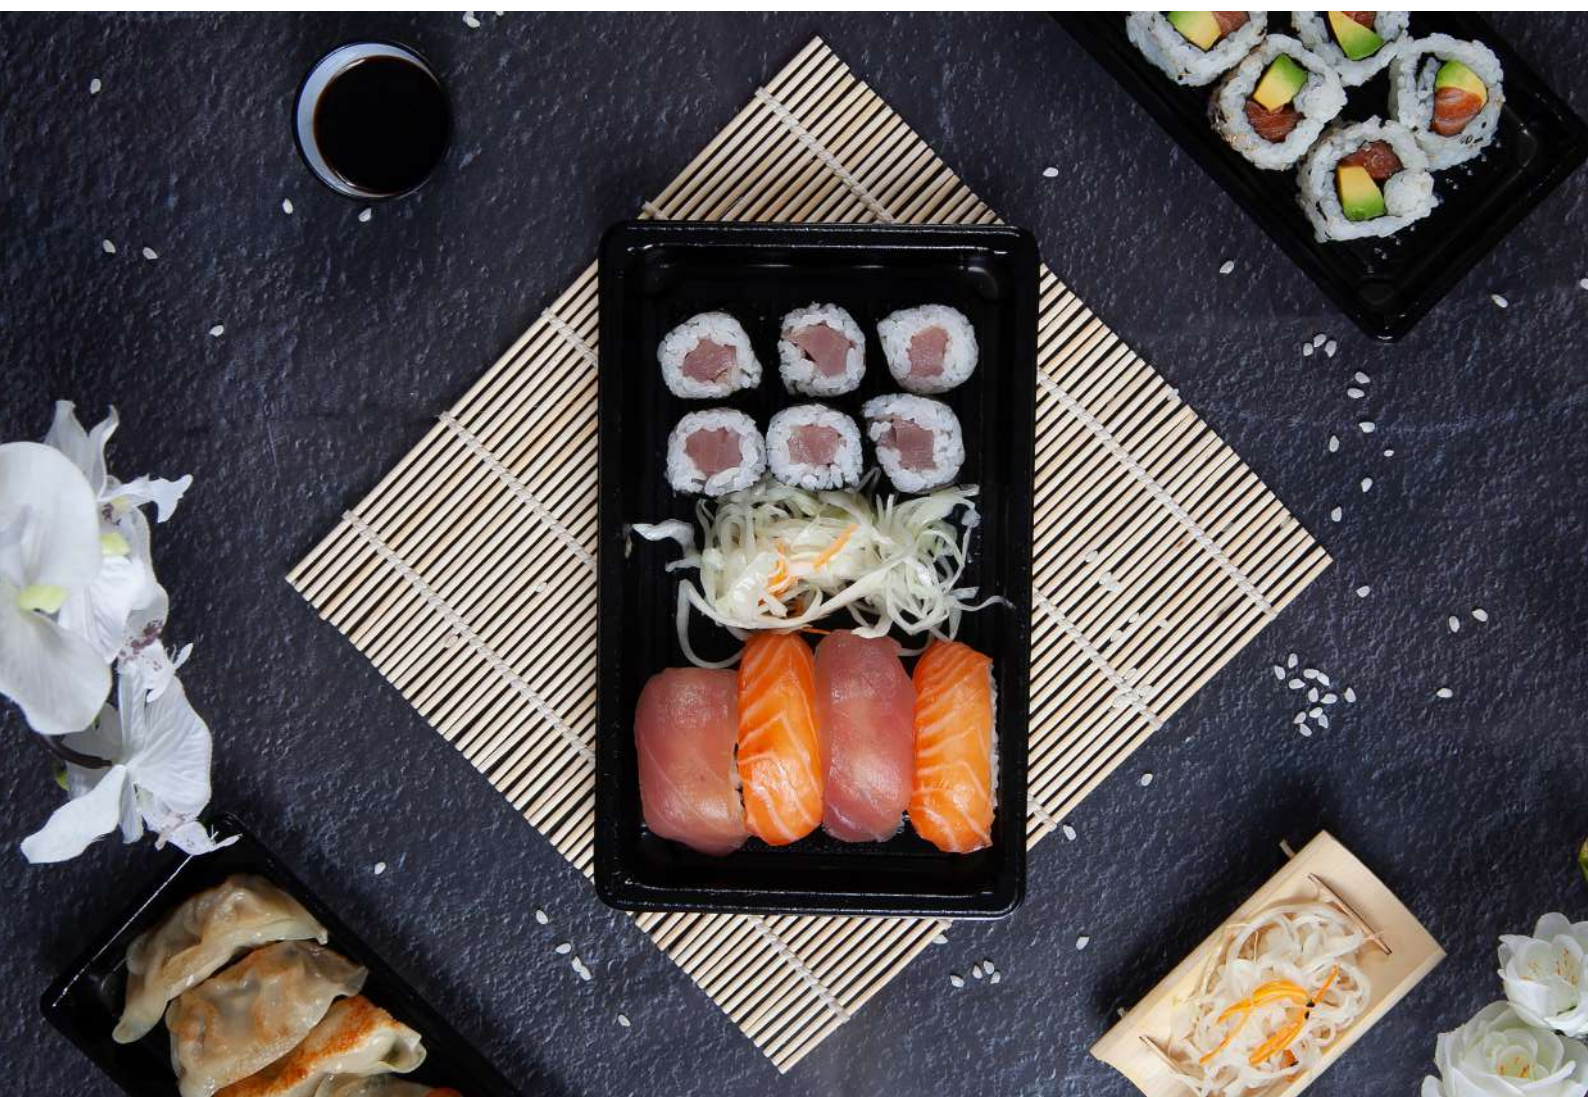

ASIA

For your sushi, choose modernity: the solution at the tip of your chopsticks!

▶ RPET SUSHI TRAYS

CLASSIQUE

		SKU	Dimensions	Packs
1•	Silver rectangular RPET «Sushi» plate	3050010/C2	171 x 91 x 20 mm	936
A•	Flat transparent rectangular RPET lid for 3050010/C2	3050010COV/C2	176 x 96 x 30 mm	936
2•	Silver rectangular RPET «Sushi» plate	3050020/C2	166 x 115 x 20 mm	936
B•	Flat transparent rectangular RPET lid for 3450020/C2	3050020COV/C2	166 x 120 x 30 mm	936
3•	Silver rectangular RPET «Sushi» plate	3050030/C2	185 x 129 x 20 mm	1056
C•	Flat transparent rectangular RPET lid for 3050030/C2	3050030COV/C2	190 x 134 x 30 mm	1056
4•	Silver rectangular RPET «Sushi» plate	3050040/C2	215 x 135 x 20 mm	624
D•	Flat transparent rectangular RPET lid for 3450040/C2	3050040COV/C2	220 x 140 x 30 mm	624