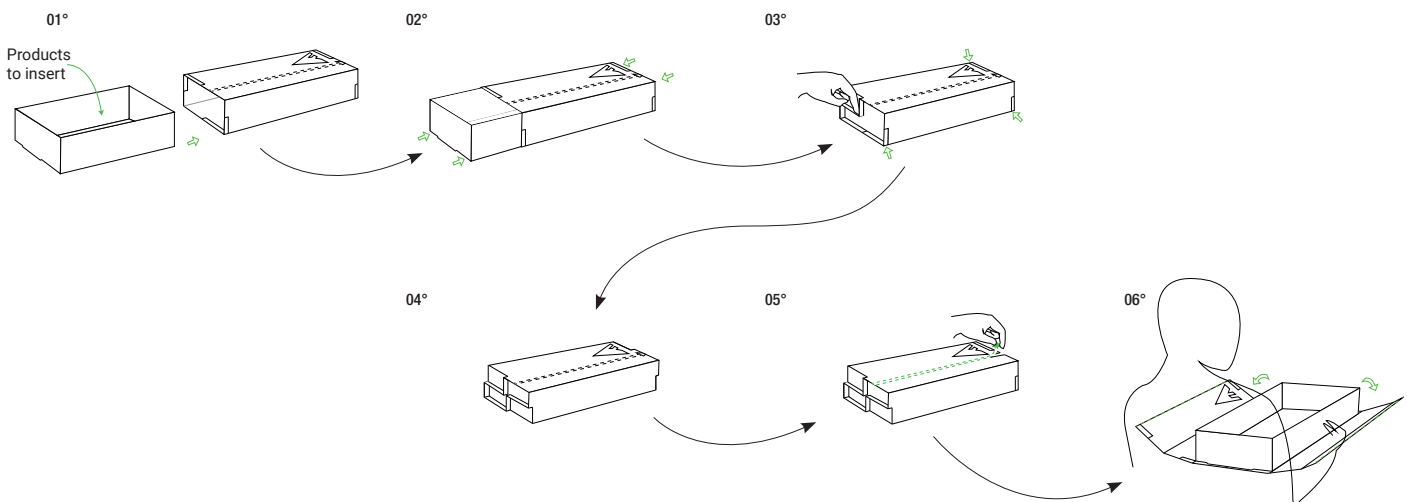

ASSEMBLY INSTRUCTIONS FOR THE INSERT:

USAGE SCENARIO FOR THE INSERT AND TRAY:

MEAL TRAYS & PLATTERS

French luxury for all your events.

► PULP'N KRAFT COMPOSITION

	SKU	Dimensions	Capacity	Packs
1• «Pulpy Squary» square plate 90 mm	11521090/C	90 x 90 mm		1000
A• Square PS transparent lid for plate 90 mm	11315009COV	90 x 90 x 40 mm		200
2• «Pulpy Squary» square plate 130 mm	11521130	130 x 130 mm		200 (8x25)
B• Square PS transparent lid for plate 130 mm	11315013COV	130 x 130 x 40 mm		200
3• «Firpack» T1 reusable box brown kraft cardboard 755 ml	BI01330130	127 x 106 x 65 mm	755 ml	450
4• White cardboard cup 200 ml - 7 oz	8000107/C2		200 ml	1000 (20x50)
5• Wooden cutlery kit 6/1 (knife, fork, spoon, napkin, salt, and pepper) paper sachet	1590660			250