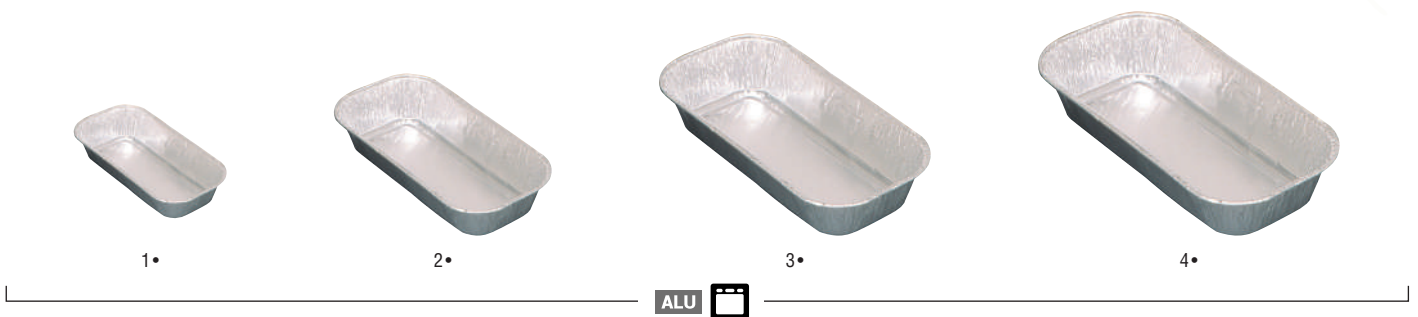

▶ ALUMINUM CAKE MOLDS

	SKU	Dimensions	Capacity	Packs
1• Aluminum cake mold, 145 ml	• AL150145	117x75x33 mm	145 ml	2800 (28x100)
2• Aluminum cake mold, 600 ml	• AL150640/C	203x93x52 mm	600 ml	1600
3• Aluminum cake mold, 865 ml	• AL150870/C	236x103x50 mm	865 ml	1200 (12x100)
4• Aluminum cake mold, 1000 ml	• AL151090/C	232x108x60 mm	1000 ml	700 (7x100)