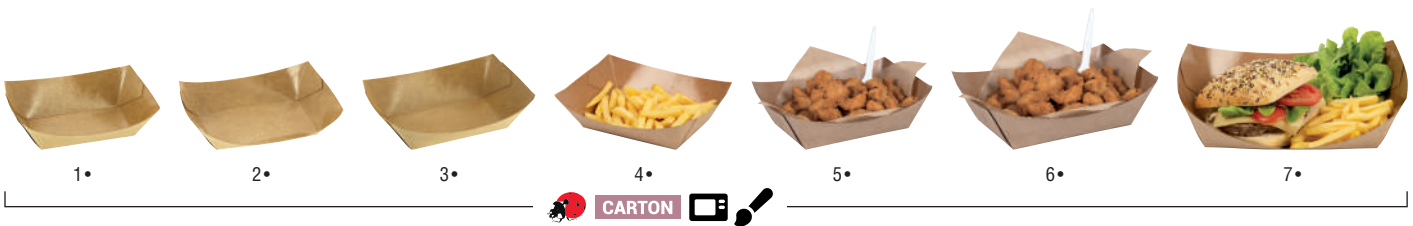

► FRIES DISPLAY STAND

FRENCHY FOLIES

«Cone» Square Metal Display Black

SKU | 741PRES
Dim. | 92x64x130 mm
Packs | 6

► 100% CARDBOARD GREASEPROOF TRAYS WITH NATURAL WAX COATING

KRAFT 'N' KRAFT

		SKU	Dimensions	Capacity	Packs
1•	Rectangular Brown Kraft Tray 100 ml Greaseproof	31212075	75x45x30 mm	100 ml	1000
2•	Rectangular Brown Kraft Tray 200 ml 100% Paper	31212085	85x50x35 mm	200 ml	1000
3•	Rectangular Brown Kraft Tray 300 ml 100% Paper	31212100	100x60x40 mm	300 ml	1000
4•	Rectangular Brown Kraft Tray 350 ml 100% Paper	31212105	105x65x45 mm	350 ml	1000
5•	Rectangular Brown Kraft Tray 500 ml 100% Paper	31212120	120x75x50 mm	500 ml	500
6•	Rectangular Brown Kraft Tray 800 ml 100% Paper	31212135	135x85x55 mm	800 ml	500
7•	Rectangular Brown Kraft Tray 1000 ml 100% Paper	31212165	165x95x60 mm	1000 ml	500