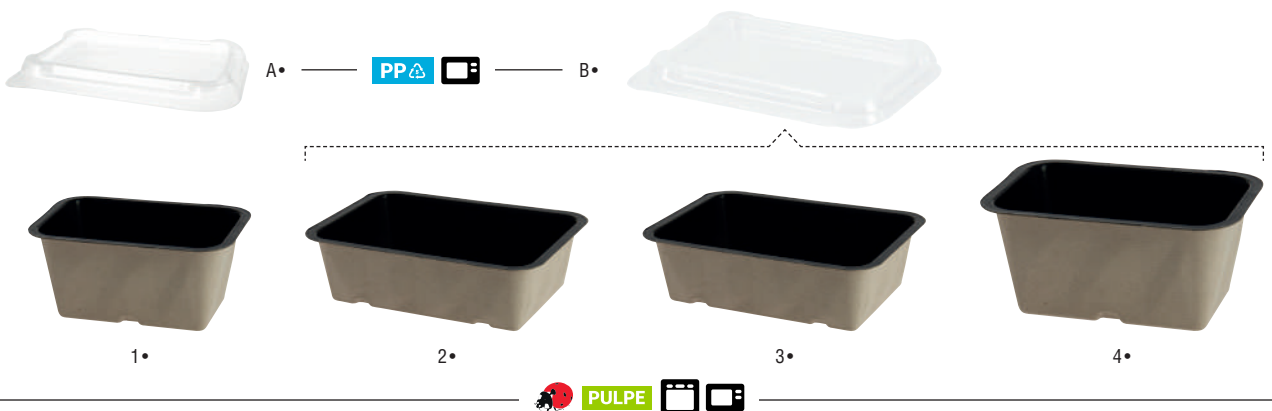

SKU	Dimensions	Capacity	Packs
1•	TMF tray in beige pulp with PLA coating, black, 500 ml	BI03140500N	137 x 96 x 63 mm	500 ml	1200 (16x75)
A•	Translucent lid for TMF 500 ml	COV500TP	142 x 101 x 12 mm		900
2•	TMF tray in beige pulp with PLA coating, black, 750 ml	BI03140750N	192 x 137 x 41 mm	750 ml	640 (8x80)
3•	TMF tray in beige pulp with PLA coating, black, 1000 ml	BI031401000N	192 x 137 x 55 mm	1000 ml	600 (8x75)
4•	TMF tray in beige pulp with PLA coating, black, 1500 ml	BI03141500N	192 x 137 x 87 mm	1500 ml	400 (8x50)
B•	Translucent lid for TMF 750, 1000, and 1500 ml	COV1500TP	200 x 145 x 15 mm		800