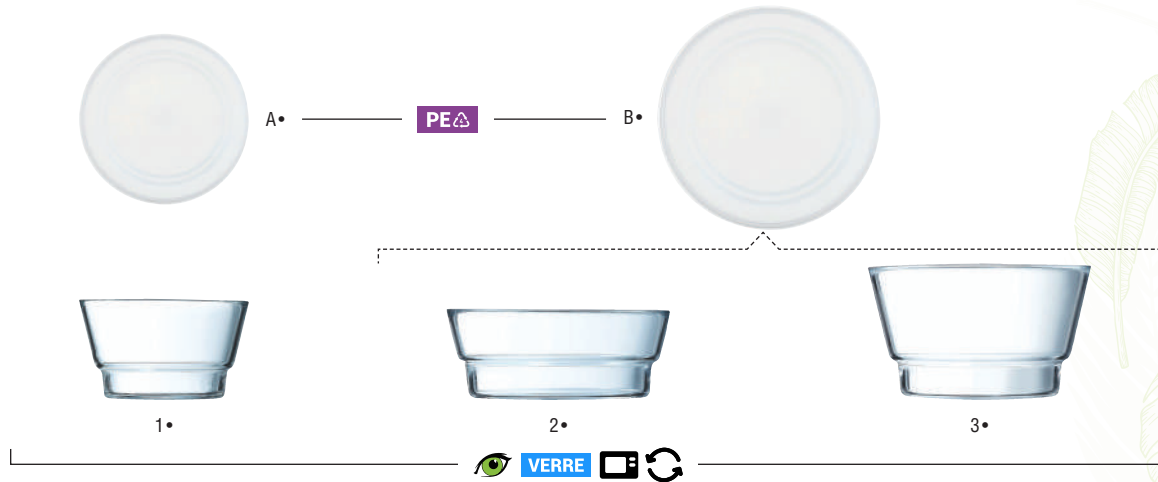

Visu'Chic product

100% natural origin product

► STACKABLE ROUND GLASS SALAD BOWLS

FRENCHY FOLIES

	SKU	Dimensions	Capacity	Diameter	Packs
1 • Sauce cup 75 ml without lid	99V31007	70 x 70 x 32 mm	75 ml	70 mm	36
2 • Glass salad bowl 385 ml with lid	99V31038	126 x 126 x 54 mm	385 ml	126 mm	12
3 • Glass salad bowl 625 ml with lid	99V31062	162 x 162 x 62 mm	625 ml	162 mm	12
4 • Glass salad bowl 1100 ml with lid	99V31110	175 x 175 x 79 mm	1100 ml	175 mm	6
5 • Glass salad bowl 2900 ml with lid	99V31290	235 x 235 x 106 mm	2900 ml	235 mm	6

REUSABLE TABLEWARE

Natural and timeless:
opt for a sustainable
solution

► STACKABLE GLASS SALAD BOWLS WITH SEPARATE LID

FRENCHY FOLIES

	SKU	Dimensions	Capacity	Diameter	Packs
1• Glass salad bowl 370 ml with lid	99V34037	110x110x64 mm	370 ml	110 mm	24
A• Lid for 370 ml glass salad bowl	99V34110COV	110x110 mm		110 mm	24
2• Glass salad bowl 580 ml with lid	99V34058	140x140x56 mm	580 ml	140 mm	24
3• Glass salad bowl 800 ml with lid	99V34080	140x140x82 mm	800 ml	140 mm	24
B• Lid for 580 and 800 ml glass salad bowls	99V34140COV	140x140 mm		140 mm	96