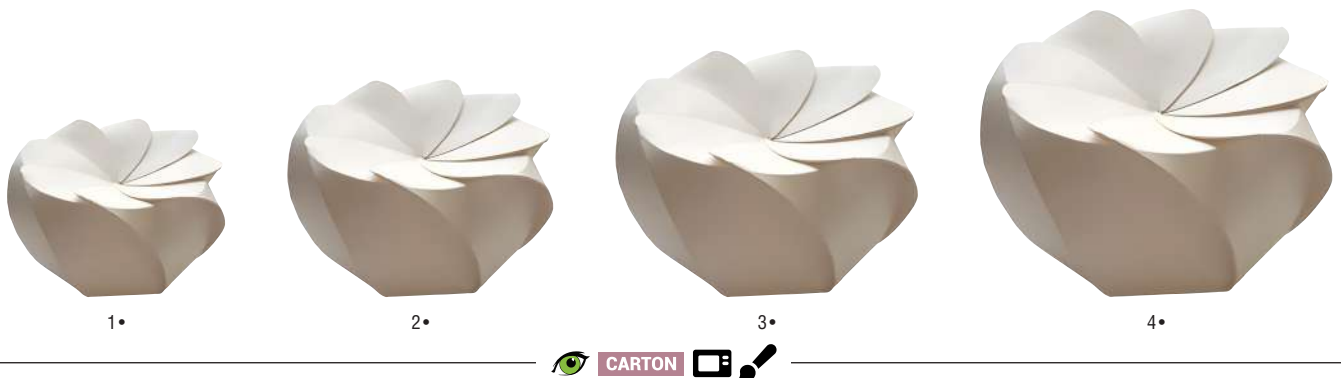

▶ ORIGAMI «WHITE FLOWER» PASTA BOXES

KRAFT'N'KRAFT

CARTON

		SKU	Dimensions	Capacity	Diameter	Packs
1•	Origami «Fleur Blanche» box 170 ml	3311170	70x70x50 mm	170 ml	70 mm	500
2•	Origami «Fleur Blanche» box 480 ml	3311480	90x90x65 mm	480 ml	90 mm	500
3•	Origami «Fleur Blanche» box 850 ml	3311850	110x110x80 mm	850 ml	110 mm	500
4•	Origami «Fleur Blanche» box 1400 ml	33111400	140x140x90 mm	1400 ml	140 mm	300