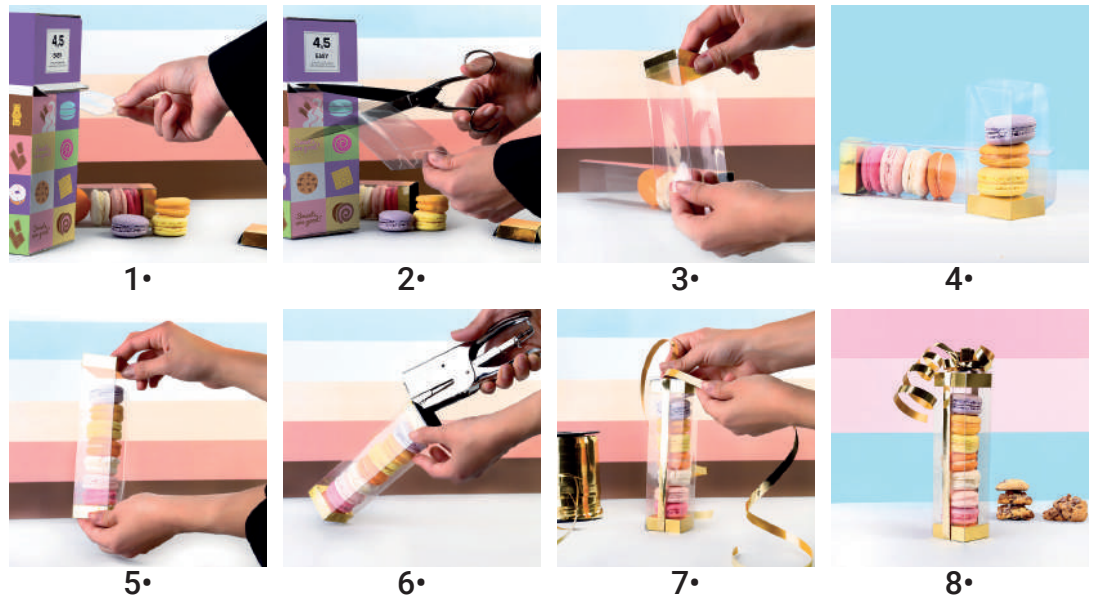

ASSEMBLY GUIDE

Manual dispenser «Easy Pack» for transparent confectionery cases

SKU | 028/48
Dim. | 150x48x48 mm
Packs | 1

PET ♻️

Easy Pack black/gold cardboard end cap PET tube

SKU | 028/48C
Dim. | 48x48x21 mm
Packs | 200

CARTON