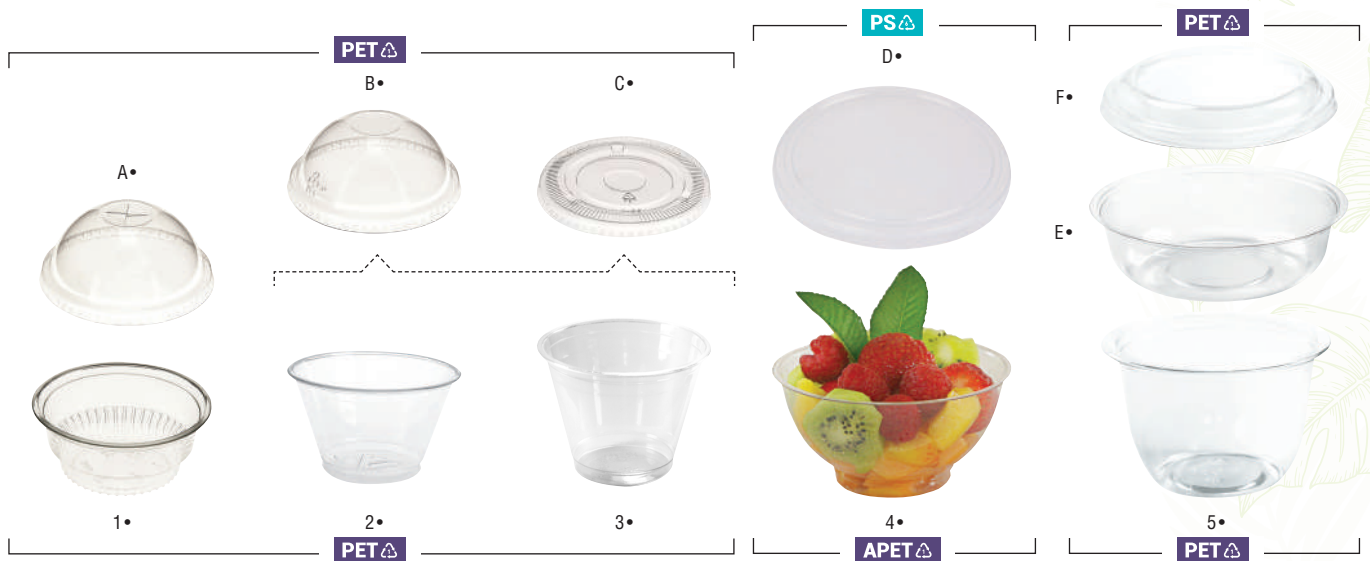

DESSERTS

A clear and elegant presentation for your sweet creations.

▶ DESSERT CUPS

CLASSIQUE

	SKU	Dimensions	Capacity	Diameter	Packs
1 • Dessert cup PET transparent 180 ml - 6 oz	8240006	98 x 98 x 43 mm	180 ml - 6 oz	98 mm	1000 (20x50)
A • Round PET lid with dome and cross lines for 6 oz cup	8084016D	98 x 98 mm		98 mm	1000 (10x100)
2 • Dessert cup PET transparent 210 ml - 7 oz	8240007	92 x 92 x 55 mm	210 ml - 7 oz	92 mm	1000 (20x50)
3 • Dessert cup PET transparent 260 ml - 9 oz	8240009	92 x 92 x 72 mm	260 ml - 9 oz	92 mm	1000 (20x50)
B • Dome lid PET without hole for 7 and 9 oz cup	8084020	92 x 92 x 42 mm		92 mm	1000 (10x100)
C • Flat round PET lid without hole for 7 and 9 oz cup	8084009	92 x 92 x 10 mm		92 mm	1000 (10x100)
4 • Dessert cup APET 250/300 ml	8240105		250/300 ml		600 (20x30)
D • Round PS transparent lid for dessert cup 8240105	8080105				600 (20x30)
5 • Dessert cup PET transparent 300 ml	82400091	99 x 99 x 60 mm	300 ml	99 mm	900
E • Insert for dessert cup 82400091	824000INS	100 x 100 x 27 mm	100 ml	92 mm	2400 (24x100)
F • Transparent flat lid for dessert cup 8240091	82400091COV/C1	102 x 102 x 13 mm			1800