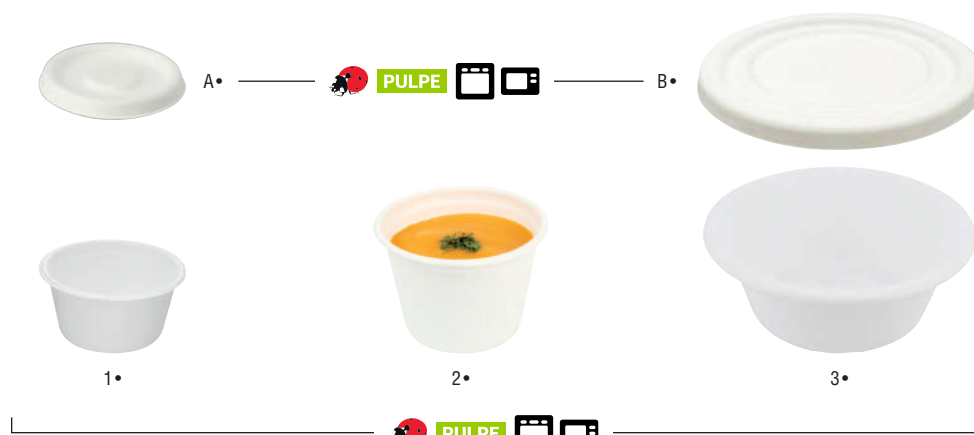

TRAYS AND MINI POTS

Think recycling with our responsible sauce pots!

► RECYCLABLE SUGARCANE PULP MINI POTS

★ BEST SELLER

PULP'INSTINCT

	SKU	Dimensions	Capacity	Diameter	Packs
1 • Mini round pot white pulp 57 ml - 2 oz	145105	60x60x31 mm	57 ml - 2 oz	60 mm	2000 (80x25)
A • Pulp lid for 2 oz pot without PLA coating	145105COV	66x66x8 mm			2000 (80x25)
2 • White pulp cup 140 ml	BI0826140	76x76x53 mm	140 ml		1000 (40x25)
3 • 200 ml bowl in pulp + PLA	145120	110x110x40 mm	200 ml	110 mm	1800 (72x25)
B • Pulp lid for 200 ml bowl	145120COV	115x115x8 mm		115 mm	1800 (72x25)