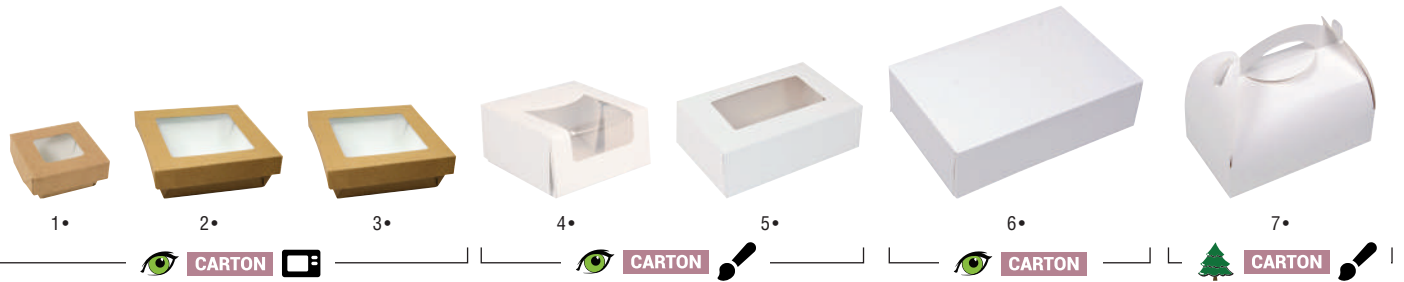

PS

DESSERTS

Ideal for a neat packaging and impeccable service.

► CARDBOARD PASTRY BOXES

KRAFT'N'KRAFT

	SKU	Dimensions	Capacity	Packs
1 • Square «Uni Brown» kraft cardboard box with PE lining with lid - 220 ml	120074/C	65 x 65 x 40 mm	220 ml	300 (12x25)
2 • Square «Uni Brown» kraft cardboard box with PE lining with lid - 420 ml	120075/C3	95 x 95 x 40 mm	420 ml	150
3 • Square «Uni Brown» kraft cardboard box without PE lining with lid - 420 ml	120075/C2	95 x 95 x 40 mm	420 ml	200
4 • Pastry box white with window	100113F/C1	130 x 130 x 50 mm		350
5 • Rectangular pastry box white with window	100110F	150 x 100 x 50 mm		50
6 • Rectangular pastry box white with lid	120025	260 x 180 x 80 mm		50
7 • Rectangular white cardboard pastry box with handle	120028	180 x 100 x 45 mm		50