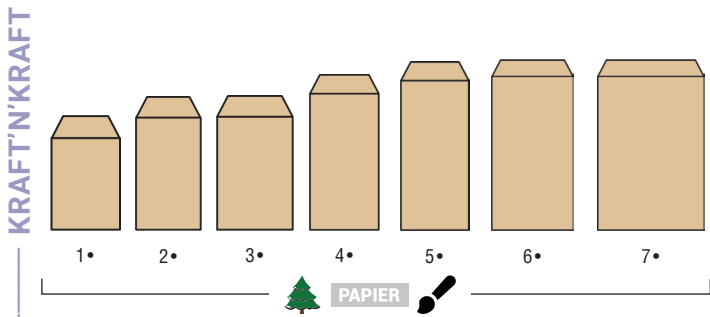

▶ CUSTOMIZABLE BROWN CROISSANT BAGS