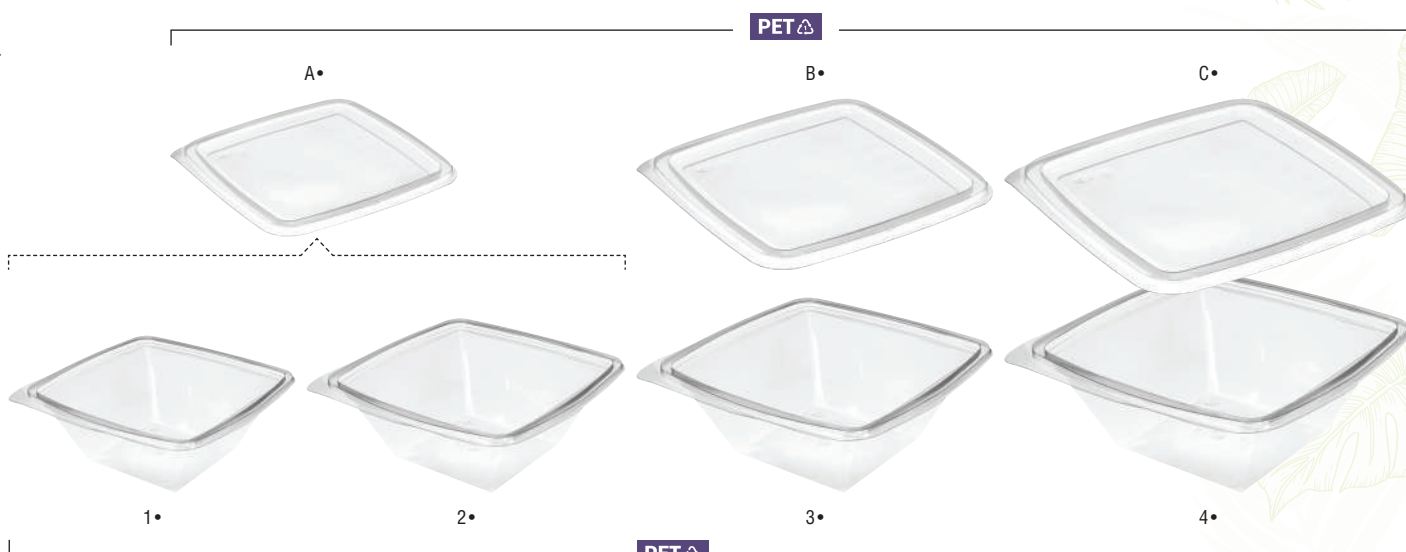

▶ CRYSTAL SALAD BOWLS

CLASSIQUE

+ PRODUCT INFORMATION
Also available in pulp. See page 35.

	SKU	Dimensions	Capacity	Diameter	Packs
1 • Crystal Salad Bowl 750 ml	9825677/C2	180 x 180 x 63 mm	750 ml	180 mm	306
2 • Crystal Salad Bowl 1000 ml	9825675/C2	180 x 180 x 76 mm	1000 ml	180 mm	306
A • Dome Lid for Crystal Salad Bowl	9655411/C2	180 x 180 x 50 mm		180 mm	306

▶ SQUARE SALAD BOWLS

CLASSIQUE

Square «Vague» Black PS Salad Bowl with Lid

SKU | 1131004I
Dim. | 175 x 175 mm
Packs | 200 + 200

PS ♻️

+ PRODUCT INFORMATION
Products designed to complement your meal trays! See our presentation trays on page 146.

SALAD BAR

Top-notch presentation
for your creations!

► SQUARE «CRISTAL» SALAD BOWLS

CLASSIQUE

		SKU	Dimensions	Capacity	Packs
1•	Crystal Salad Bowl 375 ml Square Base	14625375	140 x 140 x 60 mm	375 ml	400
2•	Crystal Salad Bowl 500 ml Square Base	14625500	140 x 140 x 70 mm	500 ml	400
A•	Flat Lid for Crystal Salad Bowls 375 and 500 ml	14625375COV1	146 x 146 mm		400
3•	Crystal Salad Bowl 750 ml Square Base	14625750	160 x 160 x 75 mm	750 ml	400
B•	Flat Lid for Crystal Salad Bowl 750 ml	1462750COV1	160 x 160 mm		400
4•	Crystal Salad Bowl 1000 ml Square Base	146257100	195 x 195 x 75 mm	1000 ml	400
C•	Flat Lid for Crystal Salad Bowl 1000 ml	146257100COV	195 x 195 mm		400