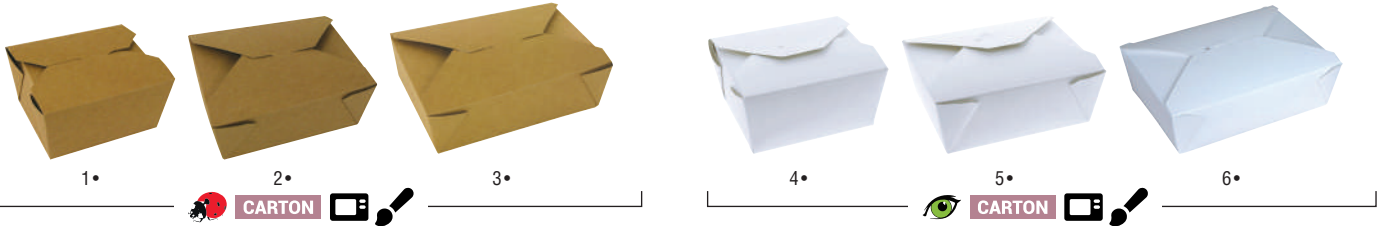

SNACKING

Fries, nuggets, finger food... all in the box, under control.

▶ WHITE GREASEPROOF CARDBOARD TRAYS WITH PE COATING

KRAFT'N'KRAFT

White Greaseproof French Fries Tray
Rectangular Kraft

SKU | 3133130
Dim. | 140 x 70 x 30 mm
Packs | 500

White Greaseproof French Fries Tray
Rectangular Kraft

SKU | 3133140
Dim. | 140 x 70 x 40 mm
Packs | 500

▶ THE MUST FINGER FOOD

Finger Wash

SKU | 10001
Dim. | 80 x 60 mm
Packs | 1000

▶ SKEWER

WOOD MOOD

Bamboo Fork 90 mm

SKU | 1580170
Dim. | 90 mm
Packs | 2000 (20x100)

▶ CUSTOMIZABLE «FIRPACK» BOXES

KRAFT'N'KRAFT

	SKU	Dimensions	Capacity	Packs
1• «Firpack» T1 Recyclable Brown Kraft Paper Box 755 ml	BI01330130	127 x 106 x 65 mm	755 ml	450
2• «Firpack» T2 Recyclable Brown Kraft Paper Box 1324 ml	BI01330230	170 x 137 x 64 mm	1324 ml	300
3• «Firpack» T3 Recyclable Brown Kraft Paper Box 1965 ml	BI01330330	215 x 155 x 65 mm	1965 ml	180
4• «Firpack» T1 White Paper Box 755 ml	1330110/C	127 x 106 x 65 mm	755 ml	500
5• «Firpack» T2 White Paper Box 1324 ml	1330210/C	170 x 137 x 64 mm	1324 ml	250
6• «Firpack» T3 White Paper Box 1965 ml	1330310/C	215 x 155 x 65 mm	1965 ml	180