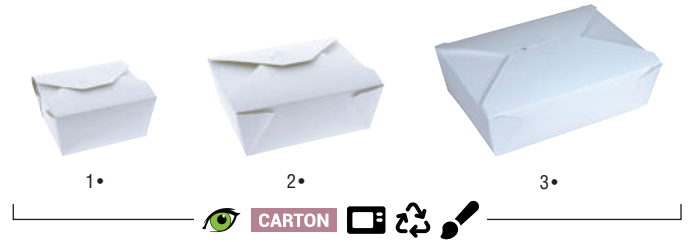

TRAYS AND MINI POTS

Ideal for fried, fresh, or cooked meals... Our best friends for life!

► KRAFT OVAL TRAYS

KRAFT'N'KRAFT

	SKU	Dimensions	Capacity	Packs	
1•	Oval kraft tray with PE coating 500 ml	31322500KR	165x115x40 mm	500 ml	300 (6x50)
2•	Oval kraft tray with PE coating 750 ml	31322750KR	165x115x50 mm	750 ml	300 (6x50)
3•	Oval kraft tray with PE coating 1000 ml	313221000KR	165x115x80 mm	1000 ml	300 (6x50)
A•	Kraft lid for oval trays	31322170COV	170x120x15 mm		300 (6x50)
B•	PP lid for oval trays	31422172COVPP	170x120x15 mm		300 (6x50)

► RECYCLABLE FIRPACK BOXES

► RECYCLABLE FIRPACK BOXES

KRAFT'N'KRAFT

	SKU	Dimensions	Capa.	Packs
1•	T1 brown kraft	BI01330130	127x106x65 mm	755 ml 450
2•	T2 brown kraft	BI01330230	170x137x64 mm	1324 ml 300
3•	T3 brown kraft	BI01330330	215x155x65 mm	1965 ml 180

	SKU	Dimensions	Capa.	Packs
1•	T1 white	1330110/C	127x106x65 mm	755 ml 500
2•	T2 white	1330210/C	170x137x64 mm	1324 ml 250
3•	T3 white	1330310/C	215x155x65 mm	1965 ml 180

+ CUSTOMIZATION INFORMATION

Our Firpack boxes can be customized starting from 25,000 units. For more information, contact us.