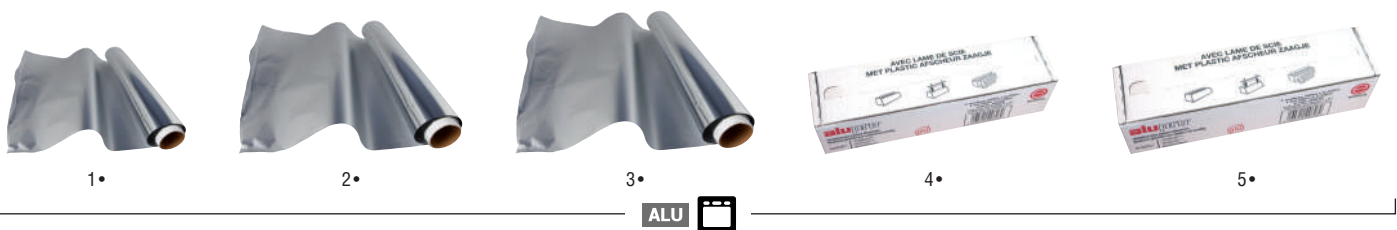

► ALUMINUM FOOD FILMS

		SKU	Dimensions	Thickness	Packs
1•	Aluminum foil roll 0.33 x 50 m 12 μ	RA4731	50000 x 330 mm	12 μ	20
2•	Aluminum foil roll 0.33 x 200 m 11 μ	RA4732/P	200000 x 330 mm	11 μ	3
3•	Aluminum foil roll 0.45 x 200 m 10 μ	RA4734M	200000 x 440 mm	10 μ	3
4•	Aluminum foil in dispenser boxes 0.3 x 200 m 10 μ	RA4732DIS/C	290000 x 300 mm	10 μ	4
5•	Aluminum foil in dispenser boxes 0.45 x 200 m 10 μ	RA4734D/C	200000 x 450 mm	10 μ	4