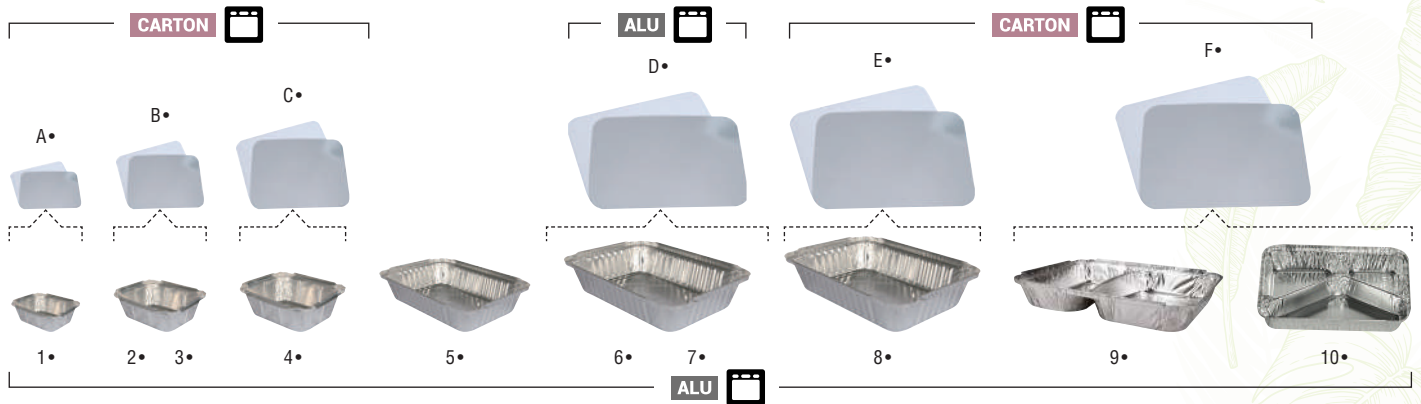

TRAYS AND MINI POTS

Everyone on board!

► FOLDABLE ALUMINUM TRAYS

	SKU	Dimensions	Capacity	Packs
1 • Rectangular aluminum tray with foldable edges 250 ml	AL240250/C	123 x 96 x 33 mm	250 ml	2550 (17x150)
A • cardboard lid for AL240250/C tray	AL240250COV			1000
2 • Rectangular aluminum tray with foldable edges 300 ml	• AL240320	143 x 118 x 25 mm	300 ml	1600 (16x100)
3 • Rectangular aluminum tray with foldable edges 470 ml	AL240450	145 x 120 x 40 mm	470 ml	1000 (10x100)
B • cardboard/aluminum lid for AL240320 and AL240450 trays	AL240320/0450	140 x 115 mm		1000 (10x100)
4 • Rectangular aluminum tray with foldable edges 675 ml	• AL220	200 x 120 x 45 mm	675 ml	1200 (12x100)
C • cardboard lid for AL220 tray	• AL220COV			1200 (12x100)
5 • Rectangular aluminum tray 760 ml with foldable edges	• AL150800	224 x 132 x 39 mm	760 ml	1000 (10x100)
6 • Rectangular aluminum tray 910 ml with foldable edges	AL240861	218 x 155 x 38 mm	910 ml	1000
7 • Rectangular aluminum tray 1070 ml with foldable edges	AL240862	218 x 155 x 46 mm	1070 ml	600 (6x100)
D • cardboard lid for AL240861 & AL240862 trays	AL240861/2/C	21,2 x 14,9		600 (6x100)
8 • Rectangular aluminum tray with foldable edges 2100 ml	• AL314214	313 x 213 x 60 mm	2000 ml	450 (9x50)
E • Lid for 2100 ml rectangular aluminum tray with foldable edges	• AL314214COV	308 x 208 mm		450 (9x50)
9 • Rectangular 2-compartment aluminum tray with foldable edges	• AL227177/C	227 x 177 x 30 mm		400
10 • Rectangular 3-compartment aluminum tray with foldable edges	• AL240744/3	227 x 177 x 30 mm		1000 (10x100)
F • cardboard/aluminum lid for AL227177/C2 and AL240744/3 trays	• AL240744/2/C1			400 (4x100)