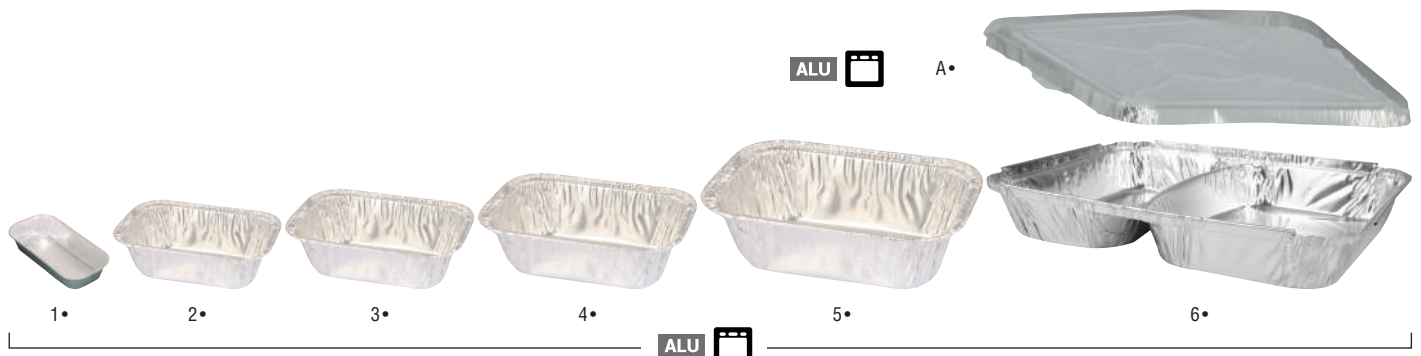

► ROLLED EDGE ALUMINUM TRAYS

	SKU	Dimensions	Capacity	Packs
1 • Rectangular aluminum tray 145 ml with rolled edges	• AL150145	117 x 75 x 33 mm	145 ml	2800 (28x100)
2 • Rectangular aluminum tray 250 ml with rolled edges	AL250225	129 x 87 x 37 mm	250 ml	900 (9x100)
3 • Rectangular aluminum tray 350 ml with rolled edges	AL350/C	140 x 98 x 45 mm	350 ml	800 (8x100)
4 • Rectangular aluminum tray 490 ml with rolled edges	• AL240480/C1	150 x 124 x 44 mm	490 ml	1600
5 • Rectangular aluminum tray 850 ml with rolled edges	AL850/C	202 x 137 x 50 mm	850 ml	1200 (12x100)
6 • Rectangular aluminum tray with rolled edges, 2 compartments	AL250830	227 x 177 x 30 mm		1000
A • Aluminum lid for AL250830 tray	AL250940/C			1000 (4x250)