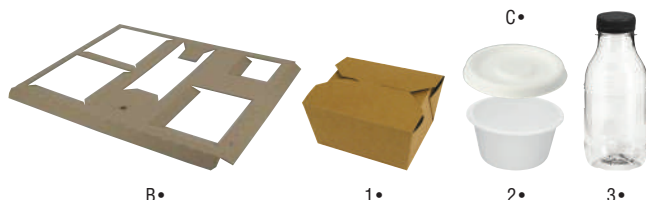

► TRAY BASE FOR INSERT 1201400CAL

- KRAFT'N'KRAFT

	SKU	Dimensions	Packs
B • Kraft cardboard insert	1201400CAL	360 x 280 x 20 mm	210
1 • Kraft cardboard box 755 ml	BIO1330130	127 x 106 x 65 mm	450
2 • White pulp mini-pot 57 ml - 2 oz	145105	60 x 60 x 31 mm	2000 (80x25)
C • Pulp lid for mini-pot 57 ml	145105COV	66 x 66 x 8 mm	2000 (80x25)
3 • RPET transparent bottle 330 ml	800039/C2	65 x 146 mm	350